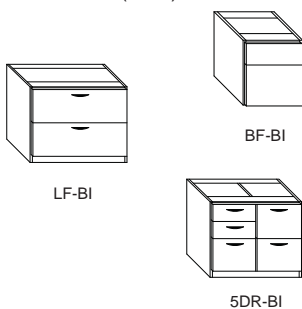

Built in Pedestal (PED)

Model Number	Depth	Width	Height	List	Weight	Cube
22-BC-2936-1	12	36	29	$364	70	10
22-BC-4834-2L For 2-D Lateral No Bottom	14	34	48	$540	75	15
22-BC-4836-2	12	36	48	$466	85	16
22-BC-6036-3	12	36	60	$552	100	20
22-BC-7236-4	12	36	72	$576	115	23
22-BC-8436-5	12	36	84	$720	140	27
22-BC-3612-BKSLF	12	36	1.1	$62	6	1
Bookcase Shelf						
22-BC-L-Cab 29" Lower Cabinet				$296	15	
Add on						
$210 List cut downs						
22-OT-2020	20	20	20	$290	40	7
22-OT-2048	20	48	20	$408	65	15
$210 List to add 6" increments ($122 List cut downs)						
21-PED-2017-FP-SA w/handles (B1)	19	17	27	$552	45	7
Specify - Box/Box/File or File/File						
21-PED-2036-LF-SA w/handles (B1)	19	36	27	$618	65	14
21-PED-2017-BF-SA w/handles (B1)	19	17	18	$552	45	7
21-PED-2033-5DR-SA w/handles (B1)	19	33	27	$924	70	13
21-PED-2036-SC-SA	19	36	27	$618	65	14
Note - Peds have unfinished backs						
Finished Back add				$86		
See hardware for casters						
Adding casters will make unit 29 high						
21-PPO-20	19	22	20	$298	15	
21-CPU-PO-20	19	12	20	$266	10	
20" depth units only						
21-PPO-24	23	22	24	$298	17	
21-CPU-PO-24	23	12	24	$266	12	
24", 30", 36" depth units only						
Must be added to no ped, full ped, or lat file units only						
21-PED-2017-BF-BI add peds remove peds	19	17	18	$252 -$176	30 -30	
21-PED-2036-LF-BI add peds	19	36	27	$618	65	
21-PED-2032-5DR-BI add peds	19	33	24	$866	70	
Space Limitations Apply						
See Options for full ped up-charge						

Sizes are nominal.