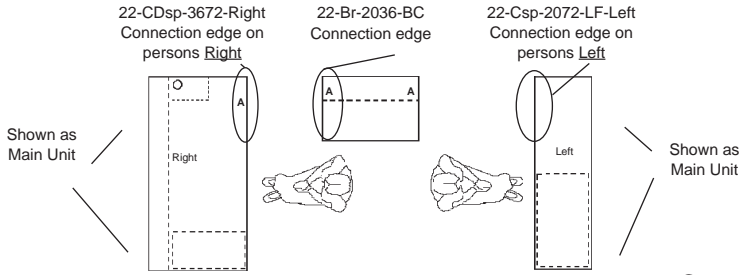

Lateral File (LF)

Vertical File (VF)

Model Number	Depth	Width	Height	List	Weight	Cube
22-CU-3066-2036-3666	102	66	29	\$2,380	520	102
• 22-Dsp-3066 w/1 lock	30	66	29	\$938	215	40
• 22-BR-2036-BC	20	36	29	\$364	100	15
• 22-CCCsp-3666	36	66	29	\$1,078	205	47
22-CU-3672-2036-3672	108	72	29	\$2,718	575	117
• 22-Dsp-3672 w/1 lock	36	72	29	\$986	225	51
• 22-BR-2036-BC	20	36	29	\$364	100	15
• 22-CCCsp-3672-LF w/1 lock	36	72	29	\$1,368	250	51
22-NCU-3672-2448-2072	103	72	29	\$2,546	550	104
• 22-Dsp-3672 w/1 lock	36	72	29	\$986	225	51
• 22-BR-2448-BC	24	47	29	\$466	120	23
• 22-Csp-2072-LF w/1 lock	20	72	29	\$1,094	205	30
See components for cut downs						
22-H-4858	14	58	48	\$904	150	29
22-H-4864	14	64	48	\$936	155	30
22-H-4870	14	70	48	\$936	160	35
22-H-4258	14	58	43	\$658	130	26
22-H-4264	14	64	43	\$718	135	30
22-H-4270	14	70	43	\$718	140	31
21-H-48-Filler (Fills space between hutches)	1	4	48	\$126	3	1
21-H-42-Filler	1	4	42	\$126	3	1
OP-H-Organizer-Shelf (specify hutch size)	10	45-64	4	\$168	20	2
OP-H-Organizer-Stack	10	12	12	\$168	4	1
OP-H-Task Light	2	20	2	\$88	2	1
Doors not standard See options for door types						
\$210 List cut downs						
22-WT-2036	20	36	29	\$352	65	15
22-WT-2042	20	42	29	\$428	85	18
22-WT-2048	20	48	29	\$476	95	20
22-WT-2060	20	60	29	\$630	100	25
22-WT-2072	20	72	29	\$652	115	30
22-WT-2448	24	48	29	\$476	110	24
22-WT-3048	30	48	29	\$572	130	29
22-WT-3060	30	60	29	\$640	140	36
22-WT-3672	36	72	29	\$736	160	51
\$210 List to add 6" increments (\$122 List cut downs)						
22-LF-2038-2D	20	38	29	\$720	170	15
22-LF-2072-4D	20	72	29	\$1,334	330	30
Locks Standard						
22-VLF-2038-4D	20	38	54	\$1,530	330	30

Sizes are nominal.

2200 Series

Hardwood Radius Ends and Laminate Exterior Lend a Modern Feel to a Classic Design.

How to Specify Left or Right Components

“Right” = Connects to Right side of main desk.

“Left” = Connects to Left side of main desk.