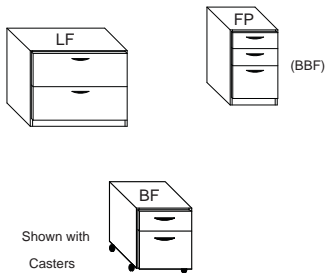

Sizes are nominal.

2200 Series

Hardwood Radius Ends and Laminate Exterior Lend a Modern Feel to a Classic Design.

Bookcase (BC)

Occasional Table (OT)

Stand Alone Pedestal (PED)

Built in Printer and CPU Pullout (PPO, CPU)

Built in Pedestal (PED)

Model Number	Depth	Width	Height	List	Weight	Cube
22-BC-2936-1	12	36	29	\$364	70	10
22-BC-4834-2L For 2-D Lateral No Bottom	14	34	48	\$540	75	15
22-BC-4836-2	12	36	48	\$466	85	16
22-BC-6036-3	12	36	60	\$552	100	20
22-BC-7236-4	12	36	72	\$576	115	23
22-BC-8436-5	12	36	84	\$720	140	27
22-BC-3612-BKSLF	12	36	1.1	\$62	6	1
Bookcase Shelf						
22-BC-L-Cab 29" Lower Cabinet				\$296	15	
Add on						
\$210 List cut downs						
22-OT-2020	20	20	20	\$290	40	7
22-OT-2048	20	48	20	\$408	65	15
\$210 List to add 6" increments (\$122 List cut downs)						
21-PED-2017-FP-SA w/handles (B1)	19	17	27	\$552	45	7
Specify - Box/Box/File or File/File						
21-PED-2036-LF-SA w/handles (B1)	19	36	27	\$618	65	14
21-PED-2017-BF-SA w/handles (B1)	19	17	18	\$552	45	7
21-PED-2033-5DR-SA w/handles (B1)	19	33	27	\$924	70	13
21-PED-2036-SC-SA	19	36	27	\$618	65	14
Note - Peds have unfinished backs						
Finished Back add				\$86		
See hardware for casters						
Adding casters will make unit 29 high						
21-PPO-20	19	22	20	\$298	15	
21-CPU-PO-20	19	12	20	\$266	10	
20" depth units only						
21-PPO-24	23	22	24	\$298	17	
21-CPU-PO-24	23	12	24	\$266	12	
24", 30", 36" depth units only						
Must be added to no ped, full ped, or lat file units only						
21-PED-2017-BF-BI add peds remove peds	19	17	18	\$252 -\$176	30 -30	
21-PED-2036-LF-BI add peds	19	36	27	\$618	65	
21-PED-2032-5DR-BI add peds	19	33	24	\$866	70	
Space Limitations Apply						
See Options for full ped up-charge						