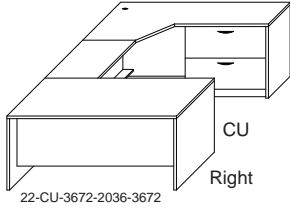

2200 Series

Hardwood Radius Ends and Laminate Exterior Lend a Modern Feel to a Classic Design.

Computer U-Shape Desk (CU)

Hutch (H)