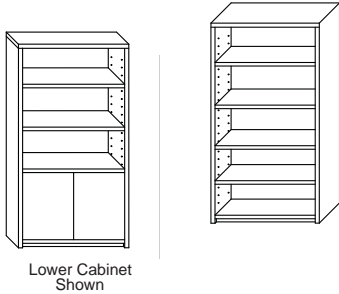

“A” = 20” Width

“B” = 24” Width

Components

	Model Number	Depth	Width	Height	List	Weight	Cube
Desk 	22-Dsp-3060 w/1 lock	30	60	29	\$822	195	36
	22-Dsp-3066 w/1 lock	30	66	29	\$938	215	40
	22-Dsp-3672 w/1 lock	36	72	29	\$986	225	51
\$210 List to add 6" increments (\$122 List cut downs)							
Computer Corner Credenza   	22-CCDsp-3672	36	72	29	\$1,196	215	51
	22-CCCsp-3666	36	66	29	\$1,078	205	47
	22-CCCsp-3672-LF w/1 lock w/handles (B1)	36	72	29	\$1,368	250	51
\$298 List to add 6" increments (\$210 List cut downs)							
Credenza  	22-Csp-2060	20	60	29	\$822	155	25
	22-Csp-2072	20	72	29	\$986	166	30
	22-Csp-2060-LF w/1 lock w/handles (B1)	20	60	29	\$1,094	195	25
	22-Csp-2072-LF w/1 lock w/handles (B1)	20	72	29	\$1,094	205	30
	\$210 List to add 6" increments (\$122 List cut downs)						

Sizes are nominal.

2200 Series

Hardwood Radius Ends and Laminate Exterior Lend a Modern Feel to a Classic Design.

Bookcase (BC)

Occasional Table (OT)

Stand Alone Pedestal (PED)

Built in Printer and CPU Pullout (PPO, CPU)