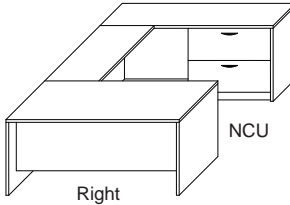

2200 Series

Hardwood Radius Ends and Laminate Exterior Lend a Modern Feel to a Classic Design.

Computer U-Shape Desk (CU)

Hutch (H)