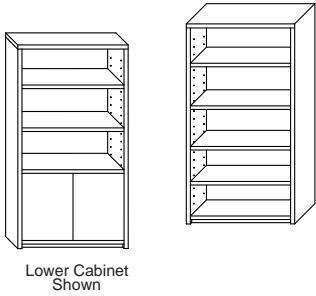

2300 Series

Solid Hardwood Edges, Laminate, Available in Four Profiles, Introduce Artistic Flair to These Stylish Designs.

Bookcase (BC)

Lower Cabinet Shown