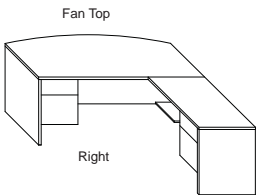

Desk with Return (DR)

Fan Top Component Shown