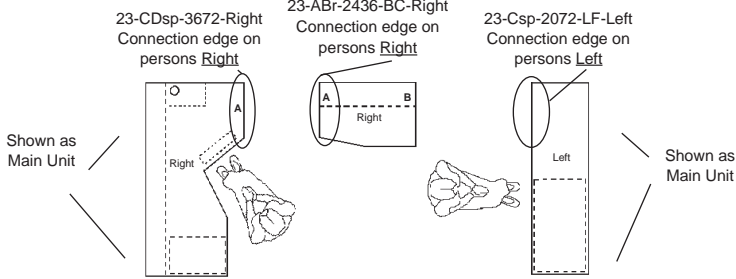

2300 Series

Solid Hardwood Edges, Laminate, Available in Four Profiles, Introduce Artistic Flair to These Stylish Designs.

How to Specify Left or Right Components

“Right” = Connects to Right side of main desk.

“Left” = Connects to Left side of main desk.

“A” = 20” Width

“B” = 24” Width

Components

	Model Number	Depth	Width	Height	List	Weight	Cube
Desk	23-Dsp-3060 w/1 lock	30	60	29	$996	195	36
	23-Dsp-3066 w/1 lock	30	66	29	$1,114	215	40
	23-Dsp-3672 w/1 lock	36	72	29	$1,196	225	51
	$210 List to add 6" increments ($122 List cut downs)						
	23-CDsp-3672 w/1 lock	36	72	29	$1,660	215	51
Fan Top	23-FDsp-3066 w/1 lock	36	66	29	$1,638	240	51
	23-FDsp-3672 w/1 lock	42	72	29	$1,722	255	59
	$298 List to add 6" increments ($210 List cut downs)						
	23-FCDsp-3672 w/1 lock	42	72	29	$1,916	250	59
Bullet Top	23-B-3672	36	72	29	$1,514	140	51
	23-B-3684	36	84	29	$1,624	155	59
	Cylinder MOD Optional						
	$298 List to add 6" increments ($210 List cut downs)						
Computer Bullet Top	23-CB-3672	36	72	29	$1,804	135	51
	23-CB-3684	36	84	29	$1,914	145	59
	Cylinder MOD Optional						
P-Top	23-P-3672	42	72	29	$1,768	180	59
	Cylinder MOD Optional						
	$298 List to add 6" increments ($210 List cut downs)						

Sizes are nominal.