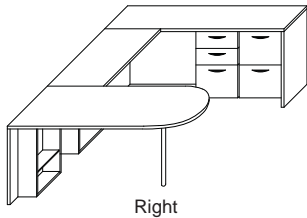

Sizes are nominal.

2300 Series

Solid Hardwood Edges, Laminate, Available in Four Profiles, Introduce Artistic Flair to These Stylish Designs.

Computer U-Shape Desk (CU)

23-CU-3672-2036-3672
Shown

U-Shape Desk (NCU)

Bullet Computer U-Shape Desk (BCU)

Bullet U-Shape Desk (BNCU)

Computer Corner with Return (CR)

Model Number	Depth	Width	Height	List	Weight	Cube
23-CU-3066-2036-3666	102	66	29	\$3,046	520	102
• 23-Dsp-3066 w/1 lock	30	66	29	\$1,114	215	40
• 23-BR-2036-BC	20	36	29	\$646	100	15
• 23-CCCsp-3666	36	66	29	\$1,286	205	47
23-CU-3672-2036-3672	108	72	29	\$3,518	575	117
• 23-Dsp-3672 w/1 lock	36	72	29	\$1,196	225	51
• 23-BR-2036-BC	20	36	29	\$646	100	15
• 23-CCCsp-3672-LF w/1 lock	36	72	29	\$1,676	250	51
w/handles (B1)						
See Components for cut downs						
23-NCU-3672-2448-2072	103	72	29	\$3,390	550	104
• 23-Dsp-3672 w/1 lock	36	72	29	\$1,196	225	51
• 23-BR-2447-BC	24	47	29	\$720	120	23
• 23-Csp-2072-LF w/1 lock	20	72	29	\$1,474	205	30
w/handles (B1)						
See Components for cut downs						
23-BCU-3672-2036-3672	108	72	29	\$3,912	490	117
• 23-B-3672	36	72	29	\$1,514	140	51
• 23-BR-2036-BC	20	36	29	\$646	100	15
• 23-CCCsp-3672-5Dr	36	72	29	\$1,752	250	51
w/handles (B1)						
Cylinder MOD Optional						
23-BCU-3684-2036-3672	108	84	29	\$4,022	505	125
• 23-B-3684	36	84	29	\$1,624	155	59
• 23-BR-2036-BC	20	36	29	\$646	100	15
• 23-CCCsp-3672-5Dr	36	72	29	\$1,752	250	51
w/handles (B1)						
Cylinder MOD Optional						
See Components for cut downs						
23-BNCU-3672-2447-2072	103	72	29	\$3,760	465	104
• 23-B-3672	36	72	29	\$1,514	140	51
• 23-BR-2447-BC	24	47	29	\$720	120	23
• 23-Csp-2072-5DR w/handles (B1)	20	72	29	\$1,526	205	30
Cylinder MOD Optional						
Fan & P-Top Available (See Components)						
23-CR-3666-2042	78	66	29	\$1,892	290	65
• 23-CCCsp-3666	36	66	29	\$1,286	205	47
• 23-Ret-2042	20	42	29	\$606	85	18
23-CR-3672-2447	83	72	29	\$2,012	335	74
• 23-CCDsp-3672	36	72	29	\$1,286	215	51
• 23-Ret-2447	24	47	29	\$726	120	23
See Components for cut downs						