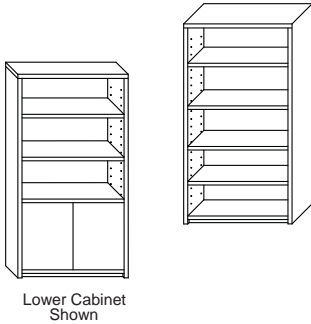

8200 Series

Hand Selected Veneer with an 8 Way Hardwood Radius Edge Boasts a Contemporary Design.

Bookcase (BC)

Model Number

	Depth	Width	Height	List	Weight	Cube
82-BC-2936-1	12	36	29	$418	70	10
82-BC-4836-2	12	36	48	$560	85	16
82-BC-6036-3	12	36	60	$718	100	20
82-BC-7236-4	12	36	72	$878	115	23
82-BC-8436-5	12	36	84	$984	140	27
82-BC-3612-BKSLF Bookcase Shelf	12	36	.75	$62	4	1
82-BC-L-Cab 29" Lower Cabinet Add on				$296	15