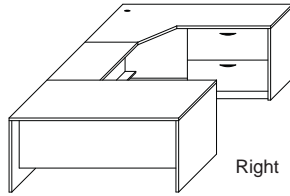

8200 Series

Hand Selected Veneer with an 8 Way Hardwood Radius Edge Boasts a Contemporary Design.

Computer U-Shape Desk (CU)

82-CU-3672-2036-3672

Right