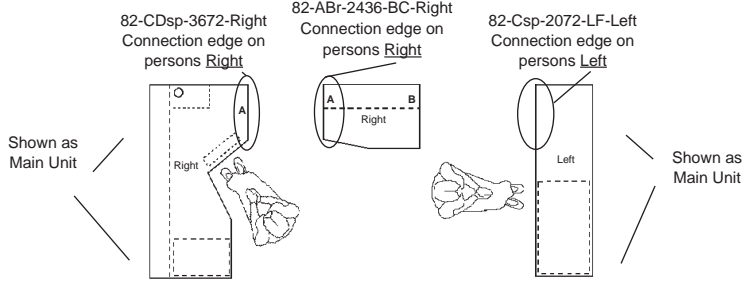

8200 Series

Hand Selected Veneer with an 8 Way Hardwood Radius Edge Boasts a Contemporary Design.

How to Specify Left or Right Components

“Right” = Connects to Right side of main desk.

“Left” = Connects to Left side of main desk.

“A” = 20” Width

“B” = 24” Width

Components

	Model Number	Depth	Width	Height	List	Weight	Cube	
Desk	82-Dsp-3060 w/1 lock	30	60	29	$1,336	210	36	
	82-Dsp-3066 w/1 lock	30	66	29	$1,386	225	40	
	82-Dsp-3672 w/1 lock	36	72	29	$1,622	235	51	
	$264 List to add 6" increments ($122 List cut downs)							
	82-CDsp-3672 w/1 lock	36	72	29	$1,992	225	51	
	82-FDsp-3066 w/1 lock	36	66	29	$1,886	260	51	
	82-FDsp-3672 w/1 lock	42	72	29	$2,122	270	59	
	$350 List to add 6" increments ($210 List cut downs)							
	82-FCDsp-3672 w/1 lock	42	72	29	$2,398	265	59	
Bullet	82-B-3672	36	72	29	$1,892	150	51	
	82-B-3684	36	84	29	$2,004	165	59	
	Cylinder MOD Optional							
	$350 List to add 6" increments ($210 List cut downs)							
Computer Bullet	82-CB-3672	36	72	29	$2,168	145	51	
	82-CB-3684	36	84	29	$2,280	155	59	
	Cylinder MOD Optional							
P-Top	82-P-3672	42	72	29	$1,892	190	59	
	Cylinder MOD Optional							
	$350 List to add 6" increments ($210 List cut downs)							

Sizes are nominal.