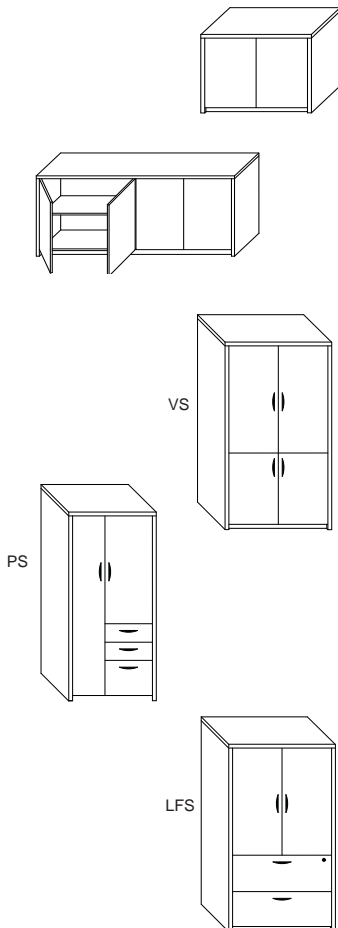

Storage Cabinet (SC / VS / PS / LFS)