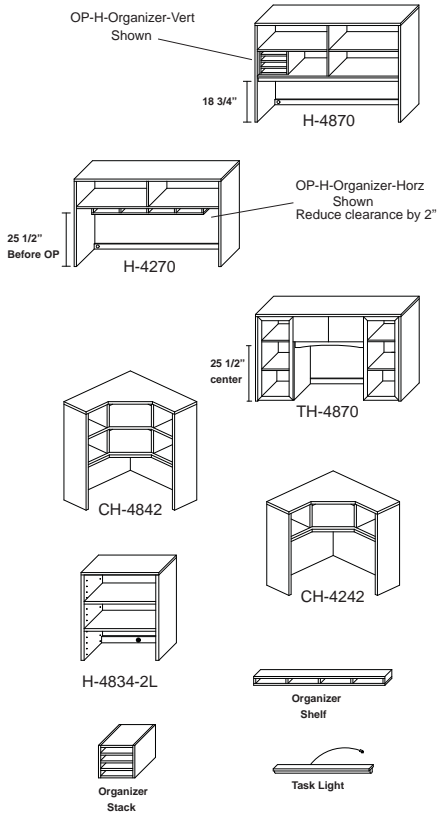

8200 Series

Hand Selected Veneer with an 8 Way Hardwood Radius Edge Boasts a Contemporary Design.

Hutch (H / TH / CH / H-2L / H-Filler / H-Organizer / H-Task Light)

Model Number	Depth	Width	Height	List	Weight	Cube
82-H-4846	14	46	48	$1,256	150	24
82-H-4858	14	58	48	$1,256	165	28
82-H-4864	14	64	48	$1,368	172	30
82-H-4870	14	70	48	$1,368	180	33
82-H-4246	14	46	43	$1,058	130	20
82-H-4258	14	58	43	$1,058	145	25
82-H-4264	14	64	43	$1,168	152	27
82-H-4270	14	70	43	$1,168	160	30
82-TH-4270	14	70	43	$1,944	180	30
82-CH-4842	42	42	48	$1,700	180	56
82-CH-4836	36	36	48	$1,646	165	42
82-CH-4242	42	42	43	$1,408	160	50
82-CH-4236	36	36	43	$1,376	145	37
82-H-4834-2L For 2-D Lateral	14	34	48	$560	75	15
82-H-48-Filler (Fills space between hutches)	1	4	48	$168	3	1
82-H-42-Filler	1	4	42	$168	3	1
OP-H-Organizer-Shelf (specify hutch size)	10	45-64	4	$168	20	2
OP-H-Organizer-Stack	10	12	12	$168	4	1
OP-H-Task Light	2	20	2	$88	2	1
$210 List cut downs (not available on corner hutch)						
wood standard See options for door configurations						
82-WT-2036	20	36	29	$572	70	15
82-WT-2042	20	42	29	$644	90	18
82-WT-2048	20	48	29	$736	105	20
82-WT-2060	20	60	29	$782	110	25
82-WT-2072	20	72	29	$934	125	30
82-WT-2448	24	48	29	$652	120	24
82-WT-3048	30	48	29	$760	140	29
82-WT-3060	30	60	29	$934	150	36
82-WT-3672	36	72	29	$1,198	170	51
$264 List to add 6" increments ($122 List cut downs)						
82-LF-2038-2D w/handles (B1)	20	38	29	$1,220	185	16
82-LF-2072-4D w/handles (B1)	20	72	29	$1,954	345	30
Locks Standard						
82-VF-2423-2D w/handles (B1)	24	23	29	$992	130	12
82-VF-2423-4D w/handles (B1)	24	23	54	$1,522	260	21
82-VLF-2038-4D w/handles (B1)	20	38	54	$2,136	345	30
Locks Standard						
82-OT-2020	20	20	20	$472	45	7
82-OT-2048	20	48	20	$652	70	15
$264 List to add 6" increments ($122 List cut downs)						

Sizes are nominal.