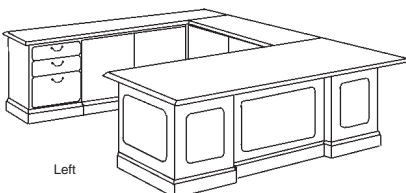

# Congress Series

*Laminate Traditional Styling, Adds Elegance in the Office.*

Laminate

**Traditional**

**Desk - Double/Single Pedestal (DP / SP)**

**Credenza (C-Open / C-Cab)**

**Desk with Return (DR)**

**Executive U-Shape Workstation (NCU)**

Model Number	Depth	Width	Height	List	Weight	Cube
CG-DP-3066 w/1 lock	30	66	29	\$1,490	275	40
CG-DP-3672 w/1 lock	36	72	29	\$1,544	305	51
CG-SP-2450 w/1 lock	24	50	29	\$994	135	24
CG-SP-3066 w/1 lock	30	66	29	\$1,334	215	40
\$264 List to add 6" increments (\$176 List cut downs)						
CG-C-2266-Cab	22	66	29	\$1,490	228	27
CG-C-2272-Cab	22	72	29	\$1,544	235	30
CG-C-2266-Open	22	66	29	\$1,490	210	27
CG-C-2272-Open	22	72	29	\$1,544	217	30
\$264 List to add 6" increments (\$176 List cut downs)						
CG-DR-3066-2448	78	66	29	\$2,240	335	63
• CG-Dsp-3066 w/1 lock	30	66	29	\$1,412	215	40
• CG-Ret-2448	24	48	29	\$828	120	23
CG-DR-3672-2448	84	72	29	\$2,318	345	74
• CG-Dsp-3672 w/1 lock	36	72	29	\$1,490	225	51
• CG-Ret-2448	24	48	29	\$828	120	23
CG-DR-3672-2460	96	72	29	\$2,538	360	78
• CG-Dsp-3672 w/1 lock	36	72	29	\$1,490	225	51
• CG-Ret-2460	24	60	29	\$1,048	135	27
\$264 List to add 6" increments (\$176 List cut downs)						
CG-NCU-3066-2448-2266	100	66	29	\$3,510	545	90
• CG-Dsp-3066 w/1 lock	30	66	29	\$1,412	215	40
• CG-BR-2448	24	48	29	\$686	120	23
• CG-Csp-2266-Closed	22	66	29	\$1,412	210	27
CG-NCU-3672-2448-2272	106	72	29	\$3,666	562	104
• CG-Dsp-3672 w/1 lock	36	72	29	\$1,490	225	51
• CG-BR-2448	24	48	29	\$686	120	23
• CG-Csp-2272-Closed	22	72	29	\$1,490	217	30
See components for cutdowns						