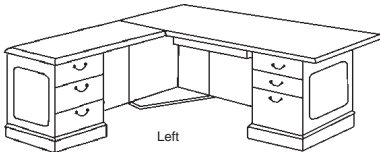

# Congress Series

*Laminate Traditional Styling, Adds Elegance in the Office.*

Laminate

**Traditional**

**Desk - Double/Single Pedestal (DP / SP)**

**Credenza (C-Open / C-Cab)**

**Desk with Return (DR)**

**Executive U-Shape Workstation (NCU)**

Model Number	Depth	Width	Height	List	Weight	Cube
CG-DP-3066 w/1 lock	30	66	29	\$1,490	275	40
CG-DP-3672 w/1 lock	36	72	29	\$1,544	305	51
CG-SP-2450 w/1 lock	24	50	29	\$994	135	24
CG-SP-3066 w/1 lock	30	66	29	\$1,334	215	40
\$264 List to add 6" increments (\$176 List cut downs)						
CG-C-2266-Cab	22	66	29	\$1,490	228	27
CG-C-2272-Cab	22	72	29	\$1,544	235	30
CG-C-2266-Open	22	66	29	\$1,490	210	27
CG-C-2272-Open	22	72	29	\$1,544	217	30
\$264 List to add 6" increments (\$176 List cut downs)						
CG-DR-3066-2448	78	66	29	\$2,240	335	63
• CG-Dsp-3066 w/1 lock	30	66	29	\$1,412	215	40
• CG-Ret-2448	24	48	29	\$828	120	23
CG-DR-3672-2448	84	72	29	\$2,318	345	74
• CG-Dsp-3672 w/1 lock	36	72	29	\$1,490	225	51
• CG-Ret-2448	24	48	29	\$828	120	23
CG-DR-3672-2460	96	72	29	\$2,538	360	78
• CG-Dsp-3672 w/1 lock	36	72	29	\$1,490	225	51
• CG-Ret-2460	24	60	29	\$1,048	135	27
\$264 List to add 6" increments (\$176 List cut downs)						
CG-NCU-3066-2448-2266	100	66	29	\$3,510	545	90
• CG-Dsp-3066 w/1 lock	30	66	29	\$1,412	215	40
• CG-BR-2448	24	48	29	\$686	120	23
• CG-Csp-2266-Closed	22	66	29	\$1,412	210	27
CG-NCU-3672-2448-2272	106	72	29	\$3,666	562	104
• CG-Dsp-3672 w/1 lock	36	72	29	\$1,490	225	51
• CG-BR-2448	24	48	29	\$686	120	23
• CG-Csp-2272-Closed	22	72	29	\$1,490	217	30
See components for cutdowns						