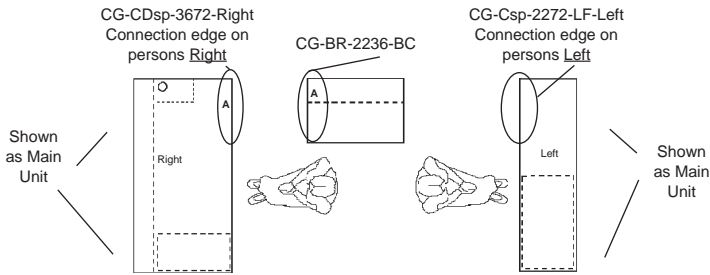

Congress Series

Laminate Traditional Styling, Adds Elegance in the Office.

How to Specify Left or Right Components

“Right” = Connects to Right side of main desk.

“Left” = Connects to Left side of main desk.

“A” = 22” Width

“B” = 24” Width

Components

Desk

Computer Credenza & Credenza

Return-24” W/BBF Pedestal