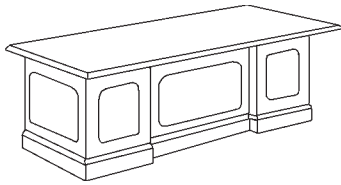

# Congress Series

*Laminate Traditional Styling, Adds Elegance in the Office.*

Laminate

**Traditional**

**Desk - Double/Single Pedestal (DP / SP)**

**Credenza (C-Open / C-Cab)**

**Desk with Return (DR)**

**Executive U-Shape Workstation (NCU)**

Model Number	Depth	Width	Height	List	Weight	Cube
CG-DP-3066 w/1 lock	30	66	29	\$1,490	275	40
CG-DP-3672 w/1 lock	36	72	29	\$1,544	305	51
CG-SP-2450 w/1 lock	24	50	29	\$994	135	24
CG-SP-3066 w/1 lock	30	66	29	\$1,334	215	40
\$264 List to add 6" increments (\$176 List cut downs)						
CG-C-2266-Cab	22	66	29	\$1,490	228	27
CG-C-2272-Cab	22	72	29	\$1,544	235	30
CG-C-2266-Open	22	66	29	\$1,490	210	27
CG-C-2272-Open	22	72	29	\$1,544	217	30
\$264 List to add 6" increments (\$176 List cut downs)						
CG-DR-3066-2448	78	66	29	\$2,240	335	63
• CG-Dsp-3066 w/1 lock	30	66	29	\$1,412	215	40
• CG-Ret-2448	24	48	29	\$828	120	23
CG-DR-3672-2448	84	72	29	\$2,318	345	74
• CG-Dsp-3672 w/1 lock	36	72	29	\$1,490	225	51
• CG-Ret-2448	24	48	29	\$828	120	23
CG-DR-3672-2460	96	72	29	\$2,538	360	78
• CG-Dsp-3672 w/1 lock	36	72	29	\$1,490	225	51
• CG-Ret-2460	24	60	29	\$1,048	135	27
\$264 List to add 6" increments (\$176 List cut downs)						
CG-NCU-3066-2448-2266	100	66	29	\$3,510	545	90
• CG-Dsp-3066 w/1 lock	30	66	29	\$1,412	215	40
• CG-BR-2448	24	48	29	\$686	120	23
• CG-Csp-2266-Closed	22	66	29	\$1,412	210	27
CG-NCU-3672-2448-2272	106	72	29	\$3,666	562	104
• CG-Dsp-3672 w/1 lock	36	72	29	\$1,490	225	51
• CG-BR-2448	24	48	29	\$686	120	23
• CG-Csp-2272-Closed	22	72	29	\$1,490	217	30
See components for cutdowns						