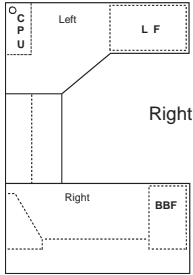

Congress Series

Laminate Traditional Styling, Adds Elegance in the Office.

Computer U-Shape Desk (CU)

Reception Unit (Recep)