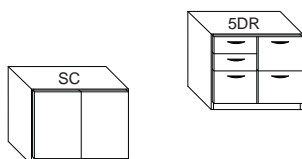

Sizes are nominal.

*24in deep

Flëx

A true blend of the environment, engineering, and your daily routine.

Rectangle Conference Table (BOAT)

Model Number	Depth	Width	Height	List	Weight	Cube
FX-3672-Rec	36	72	29	\$1,096	135	22
• FX-3672-Rec-TOP	36	72	1.2	\$706	85	6
• FX-3672-Rec-Boat-BASE	24	31	29	\$390	50	16
FX-4896-Rec	48	96	29	\$1,446	198	37
• FX-4896-Rec-TOP	48	96	1.2	\$958	143	10
• FX-4896-Rec-Boat-BASE	24	55	29	\$488	55	27
FX-48120-Rec	48	120	29	\$1,748	252	51
• FX-48120-Rec-TOP	48	120	1.2	\$1,098	177	12
• FX-48120-Rec-Boat-BASE	24	81	29	\$650	75	39
FX-48144-Rec	48	144	29	\$2,246	312	66
• FX-48144-Rec-TOP	48	144	1.2	\$1,338	212	14
• FX-48144-Rec-Boat-Base	24	108	29	\$908	100	52
Top 2-Piece Base 2-Piece						
\$526 List to add 12" increments (\$210 List cut downs) add 50% for 60" wide						
82-Cylinder BASE	18	18	27	\$526	25	10
82-1/2 Cylinder BASE	18	9	27	\$526	18	6
82-Op-Access-Door				\$512		
82-Op-4" Panels (Add to Rec-Base)				\$364	4	2
All Tables w/ Cylinder Bases Must Be Ordered in Component Pieces						
add 50% for 30"						
82-CFC-3636	5	36	36	\$1,764	65	6
82-CFC-4848	5	48	48	\$1,764	75	11
82-PED-2017-FP-SA	19	17	27	\$634	45	7
w/handles (B1)						
Specify - Box/Box/File or File/File						
82-PED-2036-LF-SA	19	36	27	\$1,114	65	14
w/handles (B1)						
82-PED-2017-BF-SA	19	17	18	\$560	45	7
w/handles (B1)						
82-PED-2033-5DR-SA	19	33	27	\$1,222	70	13
w/handles (B1)						
82-PED-2036-SC-SA	19	36	27	\$1,114	65	14
Note - Peds have unfinished backs						
Finished Back add				\$86		
See hardware for casters						
Adding casters will make unit 29 high						

Cylinder Base

Access Door Option Shown

Conference Cabinet (CFC)

Stand Alone Pedestal (PED)

Sizes are nominal.