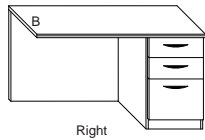

Return-24" W/BBF Pedestal

Rectangular Bridge