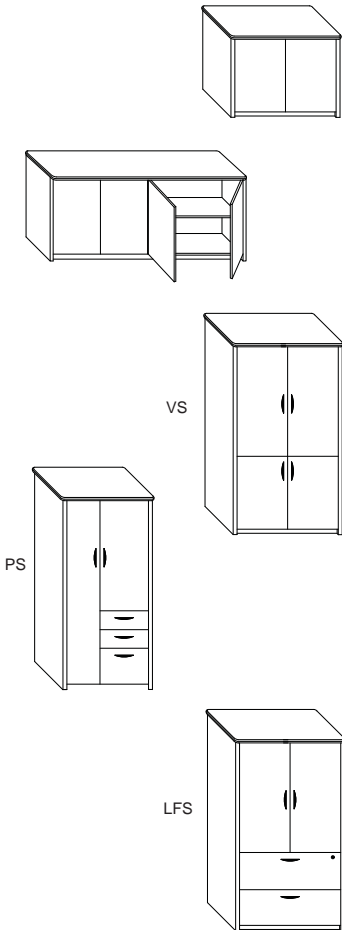

Flëx

A true blend of the environment, engineering, and your daily routine.

Bookcase (BC)

Storage Cabinet (SC / VS / PS / LFS)

Model Number	Depth	Width	Height	List	Weight	Cube
FX-BC-2936-1	12	36	29	\$418	70	10
FX-BC-4836-2	12	36	48	\$560	85	16
FX-BC-6036-3	12	36	60	\$718	100	20
FX-BC-7236-4	12	36	72	\$878	115	23
FX-BC-8436-5	12	36	84	\$984	140	27
82-BC-3612-BKSFLF Bookcase Shelf	12	36	.75	\$62	4	1
82-BC-L-Cab 29" Lower Cabinet Add on				\$296	15	
(\$210 List cut downs)						
FX-SC-2019	20	19	29	\$780	110	8
FX-SC-2032	20	32	29	\$974	120	13
FX-SC-2038	20	38	29	\$1,136	130	15
FX-SC-2060	20	60	29	\$1,402	155	25
FX-SC-2072	20	72	29	\$1,402	165	30
FX-VS-3872-4 Door Locks Optional w/ 4 adj. shelves	20	38	72	\$1,520	330	38
FX-PS-3072-2 Door Locks Optional w/ 2 adj. shelves (BBF lock not available) Specify right or left (right shown) w/handles (B1)	20	30	72	\$1,998	340	30
FX-LFS-3872-3 Lock on Lateral w/ 3 adj. shelves w/handles (B1) Locks optional See options See options for Frost doors	20	38	72	\$1,860	350	38