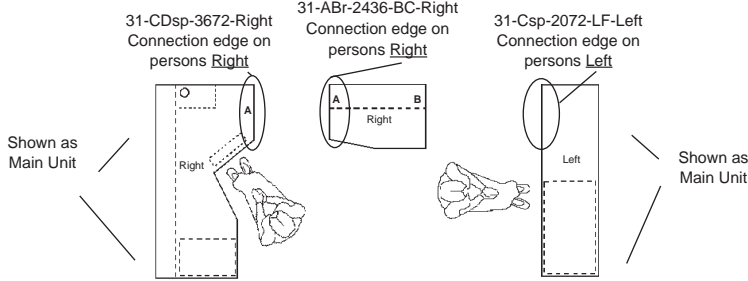

Sizes are nominal.

Flëx

A true blend of the environment, engineering, and your daily routine.

Groups	Model Number	Depth	Width	Height	List	Weight	Cube
Group #6  Right	FX-Group-6	92	84	29	\$3,044	445	107
	• FX-CB-3684	36	84	29	\$1,068	145	59
	• FX-ABr-2436	24	36	29	\$358	60	18
	• FX-Csp-2072-5DR w/handles (B1)	20	72	29	\$1,618	210	30
	Cylinder MOD Optional						
	See Components for cut downs Floating top option available, See options.						
Group #7  Right	FX-Group-7	114	84	29	\$3,320	480	134
	• FX-P-3684	42	84	29	\$1,144	190	68
	• FX-BR-2036	20	36	29	\$330	40	15
	• FX-CCCsp-3672-5DR w/handles (B1)	36	72	29	\$1,846	250	51
	Cylinder MOD Optional						
	See Components for cut downs Floating top option available, See options.						
Group #8  Right	FX-Group-8	104	84	29	\$3,222	420	126
	• FX-CP-3684	48	84	29	\$1,246	170	78
	• FX-ABr-2436	24	36	29	\$358	40	18
	• FX-Csp-2072-5DR w/handles (B1)	20	72	29	\$1,618	210	30
	Cylinder MOD Optional						
	See Components for cut downs Floating top option available, See options.						
Group #9  Right	FX-Group-9	114	72	29	\$3,576	565	117
	• FX-FDsp-3672 w/1 lock	42	72	29	\$1,568	270	59
	• FX-BR-2036	20	36	29	\$330	40	15
	• FX-CCCsp-3672-LF w/1 lock w/handles (B1)	36	72	29	\$1,678	255	51
	Cylinder MOD Optional						
	See Components for cut downs Floating top option available, See options.						
Group #10  Left	FX-Group-10	116	84	29	\$4,624	590	135
	• FX-CFDsp-3684 w/1 lock	48	84	29	\$2,302	295	78
	• FX-BR-2447	24	47	29	\$392	60	23
	• FX-Csp-2084-LF w/1 lock w/handles (B1)	20	84	29	\$1,930	235	34
	Cylinder MOD Optional						
	See Components for cut downs Floating top option available, See options.						

Sizes are nominal.

Flëx

A true blend of the environment, engineering, and your daily routine.

How to Specify Left or Right Components

“Right” = Connects to Right side of main desk.

“Left” = Connects to Left side of main desk.