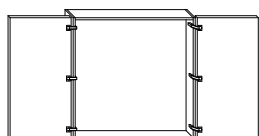

Conference Cabinet (CFC)