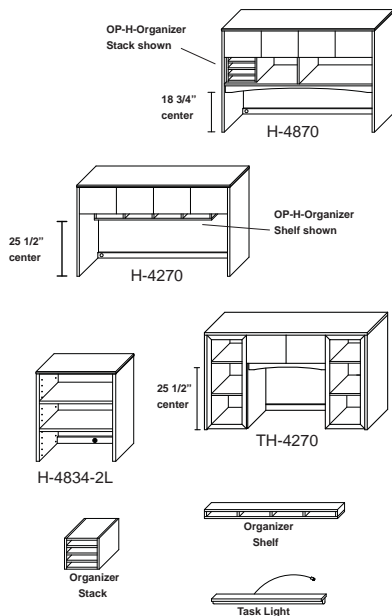

Hutch (H / TH / H-2L / H-Filler / H-Organizer)

$176 List to add 6" increments ($122 List cut downs)						
FX-H-4845	14	45	48	$970	140	24
FX-H-4857	14	57	48	$970	150	28
FX-H-4863	14	63	48	$1,110	155	30
FX-H-4869	14	69	48	$1,110	160	33
FX-H-4245	14	45	43	$832	120	20
FX-H-4257	14	57	43	$832	130	25
FX-H-4263	14	63	43	$894	135	27
FX-H-4269	14	69	43	$894	140	30
FX-TH-4269	14	69	43	$1686	180	30
FX-H-4834-2L For 2-D Lateral	14	34	48	$584	75	15
FX-H-48-Filler (Fills space between hutches)	1	4	48	$168	3	1
FX-H-42-Filler	1	4	42	$168	3	1
OP-H-Organizer-Shelf (specify hutch size)	10	45-64	4	$168	20	2
OP-H-Organizer-Stack	10	12	12	$168	4	1
OP-H-Task Light	2	20	2	$88	2	1

Work Table (WT)

Doors optional. See options for doors & types.						
FX-WT-2036	20	36	29	$248	65	15
FX-WT-2042	20	42	29	$248	85	18
FX-WT-2060	20	60	29	$528	105	25
FX-WT-2066	20	66	29	$632	110	28
FX-WT-2072	20	72	29	$674	115	30
FX-WT-2448	24	48	29	$334	115	24
FX-WT-3060	30	60	29	$710	145	36
FX-WT-3066	30	66	29	$810	157	40
FX-WT-3672	36	72	29	$960	160	51

Floating top option available. See options.

$176 List to add 6" increments ($122 List cut downs)

Lateral File (LF)

FX-LF-2038-2D	20	38	29	$998	185	16
FX-LF-2072-4D	20	72	29	$1,996	345	30
Locks Standard						

Floating top option available. See options.

Occasional Table (OT)

FX-OT-2424	24	24	20	$990	35	16
FX-OT-2448	24	48	20	$1,136	60	30

$176 List to add 6" increments ($122 List cut downs)

Sizes are nominal.