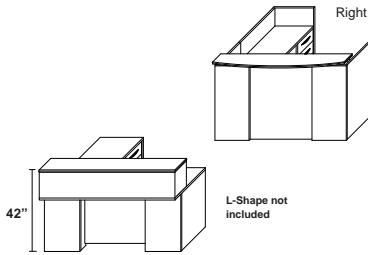

Flëx

A true blend of the environment, engineering, and your daily routine.

Reception Unit & Riser (Recep / Riser)

Model Number	Depth	Width	Height	List	Weight	Cube
FX-Recep-3072-2447	77	72	43	$2,862	530	96
• FX-Recep-3072 w/1 lock	30	72	43	$1,854	380	62
• FX-Recep-Ret-2447	24	47	43	$1,008	150	34
Side Counter	12	60	1	$290	40	2
$298 List to add 6" increments ($210 List cut downs)						
• FX-Recep-Riser-60	12	60	13	$560	37	8
• FX-Recep-Riser-66	12	66	13	$580	40	9
• FX-Recep-Riser-72	12	72	13	$600	43	9