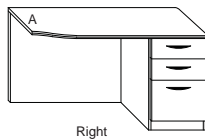

Arc Return-24" W/BBF Pedestal