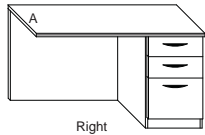

Flëx

A true blend of the environment, engineering, and your daily routine.

Credenza

Return-20" W/BBF Pedestal

Return-24" W/BBF Pedestal

Rectangular Bridge

Arc Return-24" W/BBF Pedestal

Arc Bridge-24"

Model Number	Depth	Width	Height	List	Weight	Cube
FX-Csp-2060	20	60	29	$992	170	25
FX-Csp-2072	20	72	29	$1,132	182	30
FX-Csp-2060-LF w/1 lock w/handles (B1)	20	60	29	$1,304	195	25
FX-Csp-2072-LF w/1 lock w/handles (B1)	20	72	29	$1,450	205	30
FX-Csp-2084-LF w/1 lock w/handles (B1)	20	84	29	$1,930	235	35
FX-Csp-2060-5DR w/handles (B1)	20	60	29	$1,472	195	25
FX-Csp-2072-5DR w/handles (B1)	20	72	29	$1,618	210	30
24" Credenza depth add $176 List						
Floating top option available, See options.						
$176 List to add 6" increments ($122 List cut downs)						
FX-Ret-2036	20	36	29	$712	75	16
FX-Ret-2042	20	42	29	$712	85	18
FX-Ret-2047	20	47	29	$940	95	20
Floating top option available, See options.						
$210 List to add 6" increments ($122 List cut downs)						
FX-Ret-2436	24	36	29	$848	100	18
FX-Ret-2442	24	42	29	$894	110	21
FX-Ret-2447	24	47	29	$940	120	23
Floating top option available, See options.						
$210 List to add 6" increments ($122 List cut downs)						
FX-BR-2036	24	36	29	$330	40	15
FX-BR-2442 *	24	42	29	$330	50	21
FX-BR-2447 *	24	47	29	$392	60	23
Floating top option available, See options.						
$210 List to add 6" increments ($122 List cut downs)						
FX-ARet-2436	24	36	29	$876	100	18
FX-ARet-2442	24	42	29	$922	108	21
FX-ARet-2447	24	47	29	$968	115	23
Floating top option available, See options.						
$210 List to add 6" increments ($122 List cut downs)						
FX-ABr-2436	24	36	29	$358	40	18
FX-ABr-2442	24	42	29	$358	50	21
FX-ABr-2447	24	47	29	$420	60	23
Floating top option available, See options.						
$210 List to add 6" increments ($122 List cut downs)						

Sizes are nominal.

*24in deep