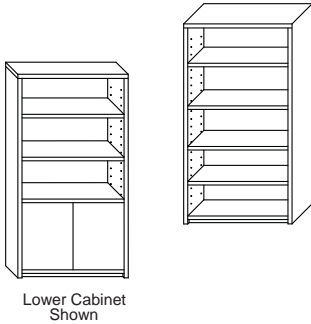

Floating top option available. See options.

\$176 List to add 6" increments (\$122 List cut downs)

Lateral File (LF)

FX-LF-2038-2D	20	38	29	\$998	185	16
FX-LF-2072-4D	20	72	29	\$1,996	345	30
Locks Standard						

Floating top option available. See options.

Occasional Table (OT)

FX-OT-2424	24	24	20	\$990	35	16
FX-OT-2448	24	48	20	\$1,136	60	30

\$176 List to add 6" increments (\$122 List cut downs)

Sizes are nominal.

Flëx

A true blend of the environment, engineering, and your daily routine.

Bookcase (BC)

Storage Cabinet (SC / VS / PS / LFS)

Model Number	Depth	Width	Height	List	Weight	Cube
FX-BC-2936-1	12	36	29	\$418	70	10
FX-BC-4836-2	12	36	48	\$560	85	16
FX-BC-6036-3	12	36	60	\$718	100	20
FX-BC-7236-4	12	36	72	\$878	115	23
FX-BC-8436-5	12	36	84	\$984	140	27
82-BC-3612-BKSFLF Bookcase Shelf	12	36	.75	\$62	4	1
82-BC-L-Cab 29" Lower Cabinet Add on				\$296	15	
(\$210 List cut downs)						
FX-SC-2019	20	19	29	\$780	110	8
FX-SC-2032	20	32	29	\$974	120	13
FX-SC-2038	20	38	29	\$1,136	130	15
FX-SC-2060	20	60	29	\$1,402	155	25
FX-SC-2072	20	72	29	\$1,402	165	30
FX-VS-3872-4 Door Locks Optional w/ 4 adj. shelves	20	38	72	\$1,520	330	38
FX-PS-3072-2 Door Locks Optional w/ 2 adj. shelves (BBF lock not available) Specify right or left (right shown) w/handles (B1)	20	30	72	\$1,998	340	30
FX-LFS-3872-3 Lock on Lateral w/ 3 adj. shelves w/handles (B1) Locks optional See options See options for Frost doors	20	38	72	\$1,860	350	38