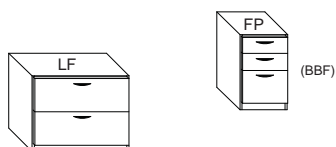

Sizes are nominal.

*24in deep

Flëx

A true blend of the environment, engineering, and your daily routine.

Rectangle Conference Table (BOAT)

Model Number	Depth	Width	Height	List	Weight	Cube
FX-3672-Rec	36	72	29	\$1,096	135	22
• FX-3672-Rec-TOP	36	72	1.2	\$706	85	6
• FX-3672-Rec-Boat-BASE	24	31	29	\$390	50	16
FX-4896-Rec	48	96	29	\$1,446	198	37
• FX-4896-Rec-TOP	48	96	1.2	\$958	143	10
• FX-4896-Rec-Boat-BASE	24	55	29	\$488	55	27
FX-48120-Rec	48	120	29	\$1,748	252	51
• FX-48120-Rec-TOP	48	120	1.2	\$1,098	177	12
• FX-48120-Rec-Boat-BASE	24	81	29	\$650	75	39
FX-48144-Rec	48	144	29	\$2,246	312	66
• FX-48144-Rec-TOP	48	144	1.2	\$1,338	212	14
• FX-48144-Rec-Boat-Base	24	108	29	\$908	100	52
Top 2-Piece Base 2-Piece						
\$526 List to add 12" increments (\$210 List cut downs) add 50% for 60" wide						
82-Cylinder BASE	18	18	27	\$526	25	10
82-1/2 Cylinder BASE	18	9	27	\$526	18	6
82-Op-Access-Door				\$512		
82-Op-4" Panels (Add to Rec-Base)				\$364	4	2
All Tables w/ Cylinder Bases Must Be Ordered in Component Pieces						
add 50% for 30"						
82-CFC-3636	5	36	36	\$1,764	65	6
82-CFC-4848	5	48	48	\$1,764	75	11
82-PED-2017-FP-SA	19	17	27	\$634	45	7
w/handles (B1)						
Specify - Box/Box/File or File/File						
82-PED-2036-LF-SA	19	36	27	\$1,114	65	14
w/handles (B1)						
82-PED-2017-BF-SA	19	17	18	\$560	45	7
w/handles (B1)						
82-PED-2033-5DR-SA	19	33	27	\$1,222	70	13
w/handles (B1)						
82-PED-2036-SC-SA	19	36	27	\$1,114	65	14
Note - Peds have unfinished backs						
Finished Back add				\$86		
See hardware for casters						
Adding casters will make unit 29 high						

Cylinder Base

Access Door Option Shown

Conference Cabinet (CFC)

Stand Alone Pedestal (PED)

Sizes are nominal.