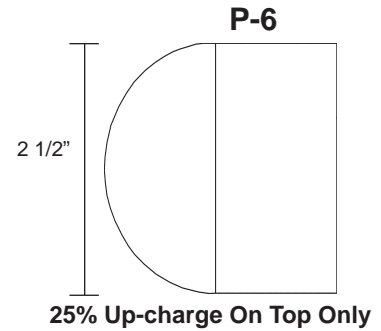

Office Series

Hand Selected Veneer with an 8 Way Hardwood Radius Edge Boasts a Contemporary Design.

Conference Table Top Edge Details

Racetrack Conference Table (RACE)

Round Conference Table (RND)

Model Number	Depth	Width	Height	List	Weight	Cube
OF-3672-Race	36	72	29	$2,344	135	22
• OF-3672-Race-TOP	36	72	1.2	$1,954	85	6
• OF-3672-Rec-Boat-BASE	24	31	29	$390	50	16
OF-4896-Race	48	96	29	$2,734	198	37
• OF-4896-Race-TOP	48	96	1.2	$2,246	143	10
• OF-4896-Rec-Boat-BASE	24	55	29	$488	55	27
OF-48120-Race	48	120	29	$3,380	252	51
• OF-48120-Race-TOP	48	120	1.2	$2,730	177	12
• OF-48120-Rec-Boat-BASE	24	81	29	$650	75	39
OF-48144-Race	48	144	29	$4,414	312	66
• OF-48144-Race-TOP	48	144	1.2	$3,506	212	14
• OF-48144-Rec-Boat-BASE	24	108	29	$908	100	52
Top 2-Piece Base 2-Piece						
$526 List to add 12" increments ($210 List cut downs) add 50% for 60" wide						
OF-36-RND	36	36	29	$1,178	100	16
• OF-36-RND-TOP	36	36	1.2	$856	62	3
• 82-X-Base	24	24	29	$322	38	13
OF-42-RND	42	42	29	$1,288	118	17
• OF-42-RND-TOP	42	42	1.2	$966	80	4
• 82-X-Base	24	24	29	$322	38	13
OF-48-RND	48	48	29	$1,288	128	18
• OF-48-RND-TOP	48	48	1.2	$966	90	5
• 82-X-Base	24	24	29	$322	38	13
add 50% for 60"						

Sizes are nominal.