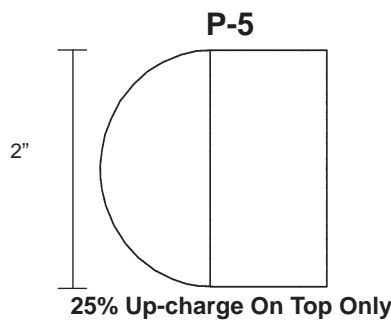

Office Series

Hand Selected Veneer with an 8 Way Hardwood Radius Edge Boasts a Contemporary Design.

Conference Table Top Edge Details

Racetrack Conference Table (RACE)

Round Conference Table (RND)

Model Number	Depth	Width	Height	List	Weight	Cube
OF-3672-Race	36	72	29	$2,344	135	22
• OF-3672-Race-TOP	36	72	1.2	$1,954	85	6
• OF-3672-Rec-Boat-BASE	24	31	29	$390	50	16
OF-4896-Race	48	96	29	$2,734	198	37
• OF-4896-Race-TOP	48	96	1.2	$2,246	143	10
• OF-4896-Rec-Boat-BASE	24	55	29	$488	55	27
OF-48120-Race	48	120	29	$3,380	252	51
• OF-48120-Race-TOP	48	120	1.2	$2,730	177	12
• OF-48120-Rec-Boat-BASE	24	81	29	$650	75	39
OF-48144-Race	48	144	29	$4,414	312	66
• OF-48144-Race-TOP	48	144	1.2	$3,506	212	14
• OF-48144-Rec-Boat-BASE	24	108	29	$908	100	52
Top 2-Piece Base 2-Piece						
$526 List to add 12" increments ($210 List cut downs) add 50% for 60" wide						
OF-36-RND	36	36	29	$1,178	100	16
• OF-36-RND-TOP	36	36	1.2	$856	62	3
• 82-X-Base	24	24	29	$322	38	13
OF-42-RND	42	42	29	$1,288	118	17
• OF-42-RND-TOP	42	42	1.2	$966	80	4
• 82-X-Base	24	24	29	$322	38	13
OF-48-RND	48	48	29	$1,288	128	18
• OF-48-RND-TOP	48	48	1.2	$966	90	5
• 82-X-Base	24	24	29	$322	38	13
add 50% for 60"						

Sizes are nominal.