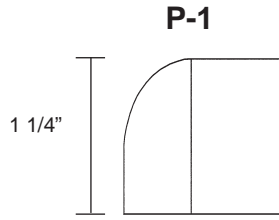

Office Series

Hand Selected Veneer with an 8 Way Hardwood Radius Edge Boasts a Contemporary Design.

Conference Table Top Edge Details