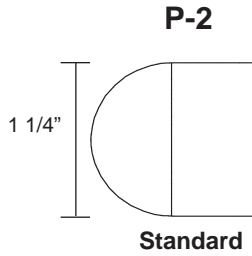

Office Series

Hand Selected Veneer with an 8 Way Hardwood Radius Edge Boasts a Contemporary Design.

Conference Table Top Edge Details