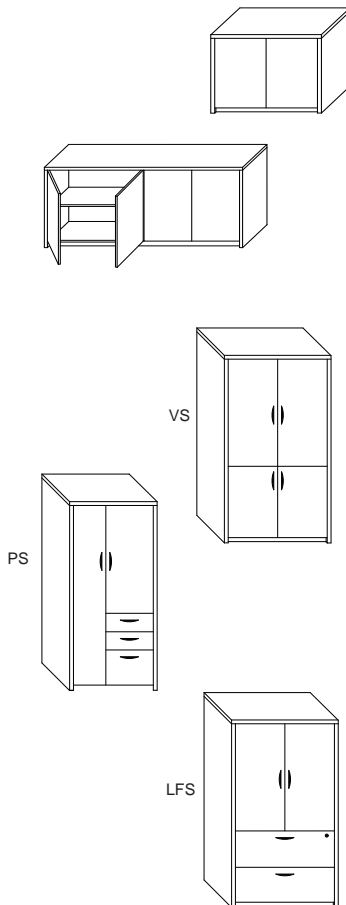

Sizes are nominal.

Office Series

Hand Selected Veneer with an 8 Way Hardwood Radius Edge Boasts a Contemporary Design.

Bookcase (BC)

Corner Bookcase / Corner Bookcase Hutch (CBC / CBCH)

Storage Cabinet (SC / VS / PS / LFS)

Model Number	Depth	Width	Height	List	Weight	Cube
OF-BC-2936-1	12	36	29	\$396	70	10
OF-BC-4836-2	12	36	48	\$524	85	16
OF-BC-6036-3	12	36	60	\$668	100	20
OF-BC-7236-4	12	36	72	\$824	115	23
OF-BC-8436-5	12	36	84	\$924	140	27
OF-BC-3612-BKSLF Bookcase Shelf	12	36	.75	\$62	4	1
OF-BC-L-Cab 29" Lower Cabinet Add on				\$296	15	
\$210 List cut downs						
OF-CBC-2029-1	20	20	29	\$662	70	9
OF-CBC-2072-4	20	20	72	\$1,082	115	21
OF-CBCH-4814	14	14	48	\$792	70	8
OF-CBCH-4214	14	14	43	\$792	65	7
OF-SC-2019	20	19	29	\$758	110	8
OF-SC-2032	20	32	29	\$1,002	120	13
OF-SC-2038	20	38	29	\$1,080	130	15
OF-SC-2060	20	60	29	\$1,480	155	25
OF-SC-2072	20	72	29	\$1,726	165	30
OF-VS-3872-4 Door Locks Optional w/ 4 adj. shelves	20	38	72	\$1,712	330	38
OF-PS-3072-2 Door Locks Optional w/ 2 adj. shelves (BBF cannot lock) Specify right or left (right shown) w/handles (B1)	20	30	72	\$2,618	340	30
OF-LFS-3872-3 W/1 lock on LAT Door Locks Optional w/ 3 adj. shelves w/handles (B1)	20	38	72	\$2,332	350	38