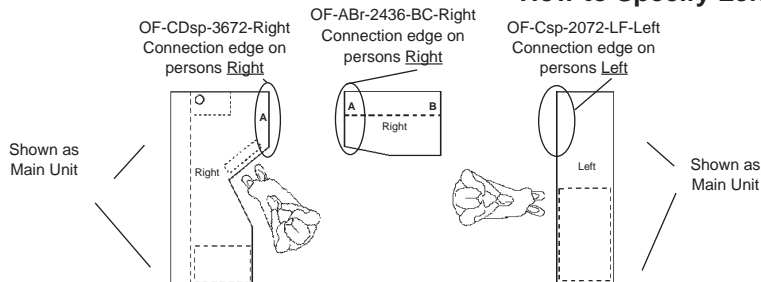

Office Series

Hand Selected Veneer with an 8 Way Hardwood Radius Edge Boasts a Contemporary Design.

How to Specify Left or Right Components

“Right” = Connects to Right side of main desk.

“Left” = Connects to Left side of main desk.

“A” = 20” Width

“B” = 24” Width

Components

	Model Number	Depth	Width	Height	List	Weight	Cube	
Desk	OF-Dsp-3060 w/1 lock	30	60	29	$1,224	210	36	
	OF-Dsp-3066 w/1 lock	30	66	29	$1,302	225	40	
	OF-Dsp-3672 w/1 lock	36	72	29	$1,526	235	51	
	$264 List to add 6" increments ($122 List cut downs)							
	OF-CDsp-3672 w/1 lock	36	72	29	$1,896	225	51	
	OF-FDsp-3066 w/1 lock	36	66	29	$1,878	260	51	
	OF-FDsp-3672 w/1 lock	42	72	29	$2,114	270	59	
	$350 List to add 6" increments ($210 List cut downs)							
	OF-FCDsp-3672 w/1 lock	42	72	29	$2,392	265	59	
Bullet	OF-B-3672	36	72	29	$1,836	150	51	
	OF-B-3684	36	84	29	$1,948	165	59	
	Cylinder MOD Optional							
	$350 List to add 6" increments ($210 List cut downs)							
Computer Bullet	OF-CB-3672	36	72	29	$2,112	145	51	
	OF-CB-3684	36	84	29	$2,224	155	59	
	Cylinder MOD Optional							
	$350 List to add 6" increments ($210 List cut downs)							
P-Top	OF-P-3672	42	72	29	$1,836	190	59	
	Cylinder MOD Optional							
	$350 List to add 6" increments ($210 List cut downs)							

Sizes are nominal.