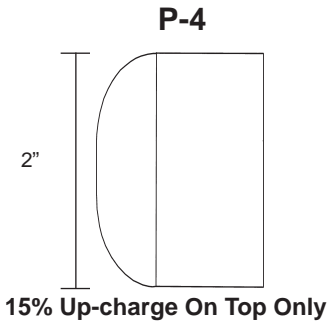

Office Series

Hand Selected Veneer with an 8 Way Hardwood Radius Edge Boasts a Contemporary Design.

Conference Table Top Edge Details

Racetrack Conference Table (RACE)

Round Conference Table (RND)

Model Number	Depth	Width	Height	List	Weight	Cube
OF-3672-Race	36	72	29	$2,344	135	22
• OF-3672-Race-TOP	36	72	1.2	$1,954	85	6
• OF-3672-Rec-Boat-BASE	24	31	29	$390	50	16
OF-4896-Race	48	96	29	$2,734	198	37
• OF-4896-Race-TOP	48	96	1.2	$2,246	143	10
• OF-4896-Rec-Boat-BASE	24	55	29	$488	55	27
OF-48120-Race	48	120	29	$3,380	252	51
• OF-48120-Race-TOP	48	120	1.2	$2,730	177	12
• OF-48120-Rec-Boat-BASE	24	81	29	$650	75	39
OF-48144-Race	48	144	29	$4,414	312	66
• OF-48144-Race-TOP	48	144	1.2	$3,506	212	14
• OF-48144-Rec-Boat-BASE	24	108	29	$908	100	52
Top 2-Piece Base 2-Piece						
$526 List to add 12" increments ($210 List cut downs) add 50% for 60" wide						
OF-36-RND	36	36	29	$1,178	100	16
• OF-36-RND-TOP	36	36	1.2	$856	62	3
• 82-X-Base	24	24	29	$322	38	13
OF-42-RND	42	42	29	$1,288	118	17
• OF-42-RND-TOP	42	42	1.2	$966	80	4
• 82-X-Base	24	24	29	$322	38	13
OF-48-RND	48	48	29	$1,288	128	18
• OF-48-RND-TOP	48	48	1.2	$966	90	5
• 82-X-Base	24	24	29	$322	38	13
add 50% for 60"						

Sizes are nominal.