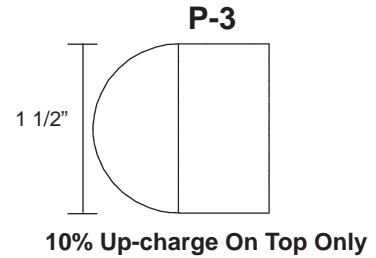

Office Series

Hand Selected Veneer with an 8 Way Hardwood Radius Edge Boasts a Contemporary Design.

Conference Table Top Edge Details