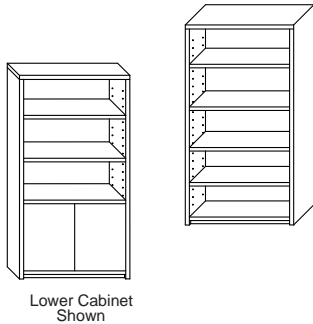

Office Series

Hand Selected Veneer with an 8 Way Hardwood Radius Edge Boasts a Contemporary Design.

Bookcase (BC)