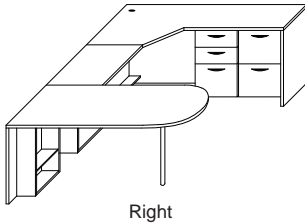

Sizes are nominal.

Office Series

Hand Selected Veneer with an 8 Way Hardwood Radius Edge Boasts a Contemporary Design.

Computer U-Shape Desk (CU)

OF-CU-3672-2036-3672

U-Shape Desk (NCU)

Right

Bullet Computer U-Shape Desk (BCU)

Right

Bullet U-Shape Desk (BNCU)

Right

Computer Corner with Return (CR)

Left

Model Number	Depth	Width	Height	List	Weight	Cube
OF-CU-3066-2036-3666	102	66	29	\$4,174	545	102
• OF-Dsp-3066 w/1 lock	30	66	29	\$1,302	225	40
• OF-BR-2036-BC	20	36	29	\$758	105	15
• OF-CCCsp-3666	36	66	29	\$2,114	215	47
OF-CU-3672-2036-3672	108	72	29	\$4,482	605	117
• OF-Dsp-3672 w/1 lock	36	72	29	\$1,526	235	51
• OF-BR-2036-BC	20	36	29	\$758	105	15
• OF-CCCsp-3672-LF w/1 lock w/handles (B1)	36	72	29	\$2,198	265	51
See Components for cut downs						
OF-NCU-3672-2448-2072	103	72	29	\$4,170	575	104
• OF-Dsp-3672 w/1 lock	36	72	29	\$1,526	235	51
• OF-BR-2447-BC	24	47	29	\$1,086	125	23
• OF-Csp-2072-LF w/1 lock w/handles (B1)	20	72	29	\$1,558	215	30
See Components for cut downs						
OF-BCU-3672-2036-3672	108	72	29	\$4,820	520	117
• OF-B-3672	36	72	29	\$1,836	150	51
• OF-BR-2036-BC	20	36	29	\$758	105	15
• OF-CCCsp-3672-5DR w/handles (B1) Cylinder MOD Optional	36	72	29	\$2,226	265	51
OF-BCU-3684-2036-3672	108	84	29	\$4,932	535	125
• OF-B-3684	36	84	29	\$1,948	165	59
• OF-BR-2036-BC	20	36	29	\$758	105	15
• OF-CCCsp-3672-5DR w/handles (B1) Cylinder MOD Optional	36	72	29	\$2,226	265	51
See Components for cut downs						
OF-BNCU-3672-2448-2072	103	72	29	\$4,480	490	104
• OF-B-3672	36	72	29	\$1,836	150	51
• OF-BR-2447-BC	24	47	29	\$1,086	125	23
• OF-Csp-2072-5DR w/handles (B1) Cylinder MOD Optional	20	72	29	\$1,558	215	30
See Components for cut downs						
OF-CR-3666-2042	78	66	29	\$2,872	310	65
• OF-CCCsp-3666	36	66	29	\$2,114	215	47
• OF-Ret-2042	20	42	29	\$758	95	18
OF-CR-3672-2448	83	72	29	\$2,996	350	74
• OF-CCDsp-3672	36	72	29	\$2,060	225	51
• OF-Ret-2447	24	47	29	\$936	125	23
See Components for cut downs						