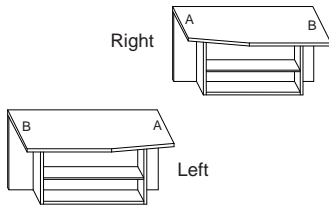

Angled Bridge-24" W/Bookcase

$210 List to add 6" increments ($122 List cut downs)

23-ABr-2436-BC	24	36	29	$798	109	18
23-ABr-2447BC	24	47	29	$878	115	23

$210 List to add 6" increments ($122 List cut downs)

Sizes are nominal.