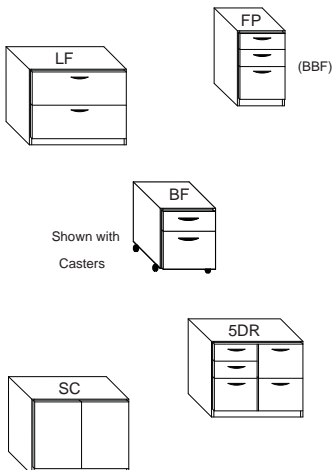

Stand Alone Pedestal (PED)

Model Number	Depth	Width	Height	List	Weight	Cube
31-4272-BOAT	42	72	29	$1,528	145	22
• 31-4272-Boat-Top	42	72	1.1	$880	95	6
• 31-4272-BASE (Black)	24	31	29	$648	50	16
31-5496-BOAT	54	96	29	$2,154	210	36
• 31-5496-Boat-Top	54	96	1.1	$1,400	155	9
• 31-5496-BASE (Black)	30	55	29	$754	55	33
31-54120-BOAT	54	120	29	$2,398	265	50
• 31-54120-Boat-Top	54	120	1.1	$1,464	190	11
• 31-54120-BASE (Black)	30	81	29	$934	75	48
31-54144-BOAT	54	144	29	$3,448	330	66
• 31-54144-Boat-Top	54	144	1.1	$2,134	230	14
• 31-54144-BASE (Black)	30	108	29	$1,314	100	64
Top 2-Piece Base 2-Piece						
$350 List to add 12" increments ($210 List cut downs)						
add 50% for 60" wide						
31-4272-REC	42	72	29	$1,528	145	22
• 31-4272-Rec-Top	42	72	1.1	$880	90	6
• 31-4272-BASE (Black)	24	31	29	$648	50	16
31-5496-REC	54	96	29	$2,154	210	36
• 31-5496-Rec-Top	54	96	1.1	$1,400	155	9
• 31-5496-BASE (Black)	30	55	29	$754	55	33
31-54120-REC	54	120	29	$2,398	265	50
• 31-54120-Rec-Top	54	120	1.1	$1,464	190	11
• 31-54120-BASE (Black)	30	81	29	$934	75	48
31-54144-REC	54	144	29	$3,448	330	66
• 31-54144-Rec-Top	54	144	1.1	$2,134	230	14
• 31-54144-BASE (Black)	30	108	29	$1,314	100	64
Top 2-Piece Base 2-Piece						
$350 List to add 12" increments ($210 List cut downs)						
add 50% for 60" wide						
21-PED-2017-FP-SA	19	17	27	$580	45	7
w/handles (B1)						
Specify - Box/Box/File or File/File						
21-PED-2036-LF-SA w/handles (B1)	19	36	27	$650	65	14
21-PED-2017-BF-SA	19	17	18	$504	35	7
w/handles (B1)						
21-PED-2033-5DR-SA	19	33	27	$970	70	13
w/handles (B1)						
21-PED-2036-SC-SA	19	36	27	$650	65	14
Note - Ped tops are finished w/out work surface						
Finished Top				$136		
Note - Peds have unfinished backs						
Finished Back (add 3/4 to depth)				$86		
See hardware for casters						
Adding casters will only effect height of BF						

Sizes are nominal.