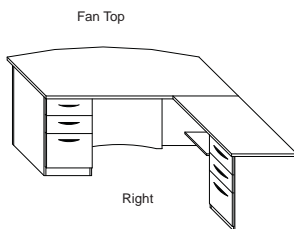

Step Chamfer

Knife
With Floating Top
or
Reveal

Desk - Double Pedestal/Single Pedestal/ Fan Desk/ (DP / FDP / SP)

Credenza (C-Open / C-Cab)

Desk with Return (DR)

Model Number	Depth	Width	Height	List	Weight	Cube
33-DP-3060 w/1 lock	30	60	29	\$1,456	265	36
33-DP-3066 w/1 lock	30	66	29	\$1,584	275	40
33-DP-3672 w/1 lock	36	72	29	\$1,634	305	51
33-SP-2448 w/1 lock	24	48	29	\$1,142	135	24
33-SP-3048 w/1 lock	30	48	29	\$1,182	145	29
Floating top option available, See options. \$210 List to add 6" increments (\$122 List cut downs)						
33-FDP-3666 w/1 lock	36	66	29	\$1,870	295	51
33-FDP-4272 w/1 lock	42	72	29	\$1,918	300	59
Floating top option available, See options. \$298 List to add 6" increments (\$210 List cut downs)						
33-C-2060-Cab	20	60	29	\$1,456	223	25
33-C-2060-Open	20	60	29	\$1,456	205	25
33-C-2066-Cab	20	66	29	\$1,584	227	27
33-C-2066-Open	20	66	29	\$1,584	211	27
33-C-2072-Cab	20	72	29	\$1,634	235	30
33-C-2072-Open	20	72	29	\$1,634	217	30
Floating top option available, See options. 24" Credenza depth add \$210 List \$210 List to add 6" increments (\$122 List cut downs)						
33-DR-3060-2042	72	60	29	\$2,118	280	54
• 33-Dsp-3060 w/1 lock	30	60	29	\$1,264	195	36
• 33-Ret-2042	20	42	29	\$854	85	18
33-DR-3066-2447	77	66	29	\$2,434	335	63
• 33-Dsp-3066 w/1 lock	30	66	29	\$1,412	215	40
• 33-Ret-2447	24	47	29	\$1,022	120	23
33-DR-3672-2047	83	72	29	\$2,478	320	71
• 33-Dsp-3672 w/1 lock	36	72	29	\$1,520	225	51
• 33-Ret-2047	20	47	29	\$958	95	20
33-DR-3672-2447	83	72	29	\$2,542	345	74
• 33-Dsp-3672 w/1 lock	36	72	29	\$1,520	225	51
• 33-Ret-2447	24	47	29	\$1,022	120	23
Fan & P-Top Available (See Components)						
Floating top option available, See options. \$210 List to add 6" increments (\$122 List cut downs)						