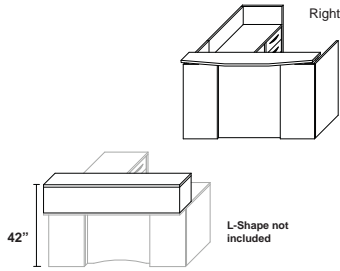

3300 Series

Solid Hardwood Edges, Laminate, Available in Six Profiles, Introduce Artistic Flair to These Stylish Designs.

Reception Unit & Riser (Recep / Riser)