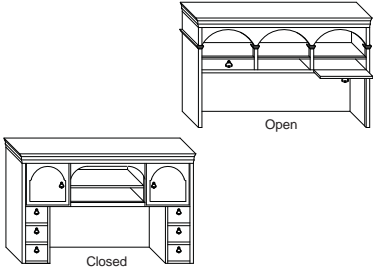

Executive U-Shape Workstation (NCU)

Reception Riser (Recep / Recep-Riser)

CB-Dsp-3672

CB-Ret-2448

Desk not included with CB-Recep-Riser 66 or 72

Model Number	Depth	Width	Height	List	Weight	Cube
CB-DP-3066 w/1 lock	30	66	30	\$2,258	260	41
CB-DP-3672 w/1 lock	36	72	30	\$2,668	290	52
CB-C-2466-Open	24	66	30	\$2,080	220	33
CB-C-2472-Open	24	72	30	\$2,232	232	36
CB-DR-3066-2448	78	66	30	\$2,902	330	65
• CB-Dsp-3066 w/1 lock	30	66	30	\$1,598	210	41
• CB-Ret-2448	24	48	30	\$1,304	120	24
CB-DR-3672-2448	84	72	30	\$3,302	360	76
• CB-Dsp-3672 w/1 lock	36	72	30	\$1,998	240	52
• CB-Ret-2448	24	48	30	\$1,304	120	24
CB-NCU-3066-2448-2466	100	66	30	\$3,860	495	98
• CB-Dsp-3066 w/1 lock	30	66	30	\$1,598	210	41
• CB-BR-2448	24	48	30	\$636	80	24
• CB-Csp-2466-Open	22	66	30	\$1,626	205	33
CB-NCU-3672-2448-2472	106	72	30	\$4,522	540	112
• CB-Dsp-3672 w/1 lock	36	72	30	\$1,998	240	52
• CB-BR-2448	24	48	30	\$636	80	24
• CB-Csp-2472-Open	22	72	30	\$1,888	220	36
CB-Recep-3672-2448	72	84	43	\$4,546	443	94
• CB-Dsp-3672 w/1 lock	36	72	30	\$1,998	240	52
• CB-Ret-2448	24	48	30	\$1,304	120	24
• CB-Recep-Riser-72	12	72	12	\$622	43	9
• CB-Recep-Ret-Riser	12	72	12	\$622	40	9
CB-Recep-Riser-66	12	66	12	\$622	40	8
CB-Recep-Riser-72	12	72	12	\$622	43	9

Sizes are nominal.

Cambridge Bay

Transitional Styling, Adds Elegance in the Home and Office.

Hutch (H)

Model Number	Depth	Width	Height	List	Weight	Cube
CB-H-4866-Open	13	66	48	\$2,006	140	30
CB-H-4872-Open	13	72	48	\$2,006	150	33
CB-H-4866-Closed	13	66	48	\$2,396	165	30
CB-H-4872-Closed	13	72	48	\$2,396	180	33