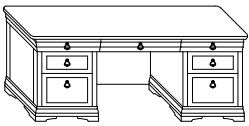

Sizes are nominal.

Cambridge Bay

Wood

Transitional Styling, Adds Elegance in the Home and Office.

Transitional

Desk - Double Ped/Penninsula Desk (DP / PD)

Credenza (C-Open)

Desk with Return (DR)

Executive U-Shape Workstation (NCU)

Reception Riser (Recep / Recep-Riser)

CB-Dsp-3672

CB-Ret-2448

Desk not included with CB-Recep-Riser 66 or 72

Model Number	Depth	Width	Height	List	Weight	Cube
CB-DP-3066 w/1 lock	30	66	30	\$2,258	260	41
CB-DP-3672 w/1 lock	36	72	30	\$2,668	290	52
CB-C-2466-Open	24	66	30	\$2,080	220	33
CB-C-2472-Open	24	72	30	\$2,232	232	36
CB-DR-3066-2448	78	66	30	\$2,902	330	65
• CB-Dsp-3066 w/1 lock	30	66	30	\$1,598	210	41
• CB-Ret-2448	24	48	30	\$1,304	120	24
CB-DR-3672-2448	84	72	30	\$3,302	360	76
• CB-Dsp-3672 w/1 lock	36	72	30	\$1,998	240	52
• CB-Ret-2448	24	48	30	\$1,304	120	24
CB-NCU-3066-2448-2466	100	66	30	\$3,860	495	98
• CB-Dsp-3066 w/1 lock	30	66	30	\$1,598	210	41
• CB-BR-2448	24	48	30	\$636	80	24
• CB-Csp-2466-Open	22	66	30	\$1,626	205	33
CB-NCU-3672-2448-2472	106	72	30	\$4,522	540	112
• CB-Dsp-3672 w/1 lock	36	72	30	\$1,998	240	52
• CB-BR-2448	24	48	30	\$636	80	24
• CB-Csp-2472-Open	22	72	30	\$1,888	220	36
CB-Recep-3672-2448	72	84	43	\$4,546	443	94
• CB-Dsp-3672 w/1 lock	36	72	30	\$1,998	240	52
• CB-Ret-2448	24	48	30	\$1,304	120	24
• CB-Recep-Riser-72	12	72	12	\$622	43	9
• CB-Recep-Ret-Riser	12	72	12	\$622	40	9
CB-Recep-Riser-66	12	66	12	\$622	40	8
CB-Recep-Riser-72	12	72	12	\$622	43	9

Sizes are nominal.

Cambridge Bay

Transitional Styling, Adds Elegance in the Home and Office.

Hutch (H)

Model Number	Depth	Width	Height	List	Weight	Cube
CB-H-4866-Open	13	66	48	\$2,006	140	30
CB-H-4872-Open	13	72	48	\$2,006	150	33
CB-H-4866-Closed	13	66	48	\$2,396	165	30
CB-H-4872-Closed	13	72	48	\$2,396	180	33