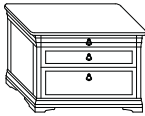

Sizes are nominal.

Cambridge Bay

Transitional Styling, Adds Elegance in the Home and Office.

Hutch (H)

Model Number	Depth	Width	Height	List	Weight	Cube
CB-H-4866-Open	13	66	48	\$2,006	140	30
CB-H-4872-Open	13	72	48	\$2,006	150	33
CB-H-4866-Closed	13	66	48	\$2,396	165	30
CB-H-4872-Closed	13	72	48	\$2,396	180	33

Lateral File (LF)

CB-LF-2439-2D	24	39	30	\$1,072	160	20
Lock Standard						

Bookcase (BC / DBC)

CB-BC-6036-3	13	36	60	\$1,302	80	21
CB-BC-7836-4	13	36	78	\$1,702	90	27
CB-BC-3612-BKSLF Bookcase Shelf	12	36	.75	\$66	4	1
CB-DBC-7848-5	13	48	78	\$2,282	130	35
CB-BC-2412-BKSLF Bookcase Shelf	12	24	.75	\$66	4	1