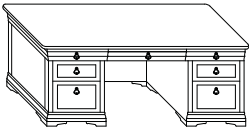

Sizes are nominal.

Cambridge Bay

Wood

Transitional Styling, Adds Elegance in the Home and Office.

Transitional

Desk - Double Ped/Penninsula Desk (DP / PD)

Credenza (C-Open)

Desk with Return (DR)

Executive U-Shape Workstation (NCU)

Reception Riser (Recep / Recep-Riser)

CB-Dsp-3672

CB-Ret-2448

Desk not included with CB-Recep-Riser 66 or 72

Model Number	Depth	Width	Height	List	Weight	Cube
CB-DP-3066 w/1 lock	30	66	30	\$2,258	260	41
CB-DP-3672 w/1 lock	36	72	30	\$2,668	290	52
CB-C-2466-Open	24	66	30	\$2,080	220	33
CB-C-2472-Open	24	72	30	\$2,232	232	36
CB-DR-3066-2448	78	66	30	\$2,902	330	65
• CB-Dsp-3066 w/1 lock	30	66	30	\$1,598	210	41
• CB-Ret-2448	24	48	30	\$1,304	120	24
CB-DR-3672-2448	84	72	30	\$3,302	360	76
• CB-Dsp-3672 w/1 lock	36	72	30	\$1,998	240	52
• CB-Ret-2448	24	48	30	\$1,304	120	24
CB-NCU-3066-2448-2466	100	66	30	\$3,860	495	98
• CB-Dsp-3066 w/1 lock	30	66	30	\$1,598	210	41
• CB-BR-2448	24	48	30	\$636	80	24
• CB-Csp-2466-Open	22	66	30	\$1,626	205	33
CB-NCU-3672-2448-2472	106	72	30	\$4,522	540	112
• CB-Dsp-3672 w/1 lock	36	72	30	\$1,998	240	52
• CB-BR-2448	24	48	30	\$636	80	24
• CB-Csp-2472-Open	22	72	30	\$1,888	220	36
CB-Recep-3672-2448	72	84	43	\$4,546	443	94
• CB-Dsp-3672 w/1 lock	36	72	30	\$1,998	240	52
• CB-Ret-2448	24	48	30	\$1,304	120	24
• CB-Recep-Riser-72	12	72	12	\$622	43	9
• CB-Recep-Ret-Riser	12	72	12	\$622	40	9
CB-Recep-Riser-66	12	66	12	\$622	40	8
CB-Recep-Riser-72	12	72	12	\$622	43	9

Sizes are nominal.

Cambridge Bay

Transitional Styling, Adds Elegance in the Home and Office.

Hutch (H)

Model Number	Depth	Width	Height	List	Weight	Cube
CB-H-4866-Open	13	66	48	\$2,006	140	30
CB-H-4872-Open	13	72	48	\$2,006	150	33
CB-H-4866-Closed	13	66	48	\$2,396	165	30
CB-H-4872-Closed	13	72	48	\$2,396	180	33