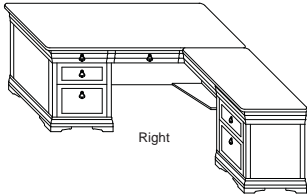

Executive U-Shape Workstation (NCU)

Reception Riser (Recep / Recep-Riser)

CB-Dsp-3672

CB-Ret-2448

Desk not included with CB-Recep-Riser 66 or 72

Model Number	Depth	Width	Height	List	Weight	Cube
CB-DP-3066 w/1 lock	30	66	30	\$2,258	260	41
CB-DP-3672 w/1 lock	36	72	30	\$2,668	290	52
CB-C-2466-Open	24	66	30	\$2,080	220	33
CB-C-2472-Open	24	72	30	\$2,232	232	36
CB-DR-3066-2448	78	66	30	\$2,902	330	65
• CB-Dsp-3066 w/1 lock	30	66	30	\$1,598	210	41
• CB-Ret-2448	24	48	30	\$1,304	120	24
CB-DR-3672-2448	84	72	30	\$3,302	360	76
• CB-Dsp-3672 w/1 lock	36	72	30	\$1,998	240	52
• CB-Ret-2448	24	48	30	\$1,304	120	24
CB-NCU-3066-2448-2466	100	66	30	\$3,860	495	98
• CB-Dsp-3066 w/1 lock	30	66	30	\$1,598	210	41
• CB-BR-2448	24	48	30	\$636	80	24
• CB-Csp-2466-Open	22	66	30	\$1,626	205	33
CB-NCU-3672-2448-2472	106	72	30	\$4,522	540	112
• CB-Dsp-3672 w/1 lock	36	72	30	\$1,998	240	52
• CB-BR-2448	24	48	30	\$636	80	24
• CB-Csp-2472-Open	22	72	30	\$1,888	220	36
CB-Recep-3672-2448	72	84	43	\$4,546	443	94
• CB-Dsp-3672 w/1 lock	36	72	30	\$1,998	240	52
• CB-Ret-2448	24	48	30	\$1,304	120	24
• CB-Recep-Riser-72	12	72	12	\$622	43	9
• CB-Recep-Ret-Riser	12	72	12	\$622	40	9
CB-Recep-Riser-66	12	66	12	\$622	40	8
CB-Recep-Riser-72	12	72	12	\$622	43	9

Sizes are nominal.

Cambridge Bay

Transitional Styling, Adds Elegance in the Home and Office.

Hutch (H)

Model Number	Depth	Width	Height	List	Weight	Cube
CB-H-4866-Open	13	66	48	\$2,006	140	30
CB-H-4872-Open	13	72	48	\$2,006	150	33
CB-H-4866-Closed	13	66	48	\$2,396	165	30
CB-H-4872-Closed	13	72	48	\$2,396	180	33