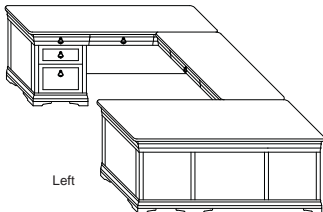

Sizes are nominal.

Cambridge Bay

Wood

Transitional Styling, Adds Elegance in the Home and Office.

Transitional

Desk - Double Ped/Penninsula Desk (DP / PD)

Credenza (C-Open)

Desk with Return (DR)

Executive U-Shape Workstation (NCU)

Reception Riser (Recep / Recep-Riser)

CB-Dsp-3672

CB-Ret-2448

Desk not included with CB-Recep-Riser 66 or 72

Model Number	Depth	Width	Height	List	Weight	Cube
CB-DP-3066 w/1 lock	30	66	30	\$2,258	260	41
CB-DP-3672 w/1 lock	36	72	30	\$2,668	290	52
CB-C-2466-Open	24	66	30	\$2,080	220	33
CB-C-2472-Open	24	72	30	\$2,232	232	36
CB-DR-3066-2448	78	66	30	\$2,902	330	65
• CB-Dsp-3066 w/1 lock	30	66	30	\$1,598	210	41
• CB-Ret-2448	24	48	30	\$1,304	120	24
CB-DR-3672-2448	84	72	30	\$3,302	360	76
• CB-Dsp-3672 w/1 lock	36	72	30	\$1,998	240	52
• CB-Ret-2448	24	48	30	\$1,304	120	24
CB-NCU-3066-2448-2466	100	66	30	\$3,860	495	98
• CB-Dsp-3066 w/1 lock	30	66	30	\$1,598	210	41
• CB-BR-2448	24	48	30	\$636	80	24
• CB-Csp-2466-Open	22	66	30	\$1,626	205	33
CB-NCU-3672-2448-2472	106	72	30	\$4,522	540	112
• CB-Dsp-3672 w/1 lock	36	72	30	\$1,998	240	52
• CB-BR-2448	24	48	30	\$636	80	24
• CB-Csp-2472-Open	22	72	30	\$1,888	220	36
CB-Recep-3672-2448	72	84	43	\$4,546	443	94
• CB-Dsp-3672 w/1 lock	36	72	30	\$1,998	240	52
• CB-Ret-2448	24	48	30	\$1,304	120	24
• CB-Recep-Riser-72	12	72	12	\$622	43	9
• CB-Recep-Ret-Riser	12	72	12	\$622	40	9
CB-Recep-Riser-66	12	66	12	\$622	40	8
CB-Recep-Riser-72	12	72	12	\$622	43	9

Sizes are nominal.

Cambridge Bay

Transitional Styling, Adds Elegance in the Home and Office.

Hutch (H)

Model Number	Depth	Width	Height	List	Weight	Cube
CB-H-4866-Open	13	66	48	\$2,006	140	30
CB-H-4872-Open	13	72	48	\$2,006	150	33
CB-H-4866-Closed	13	66	48	\$2,396	165	30
CB-H-4872-Closed	13	72	48	\$2,396	180	33