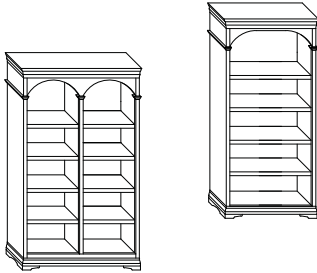

Executive U-Shape Workstation (NCU)

Reception Riser (Recep / Recep-Riser)

CB-Dsp-3672

CB-Ret-2448

Desk not included with CB-Recep-Riser 66 or 72

Model Number	Depth	Width	Height	List	Weight	Cube
CB-DP-3066 w/1 lock	30	66	30	\$2,258	260	41
CB-DP-3672 w/1 lock	36	72	30	\$2,668	290	52
CB-C-2466-Open	24	66	30	\$2,080	220	33
CB-C-2472-Open	24	72	30	\$2,232	232	36
CB-DR-3066-2448	78	66	30	\$2,902	330	65
• CB-Dsp-3066 w/1 lock	30	66	30	\$1,598	210	41
• CB-Ret-2448	24	48	30	\$1,304	120	24
CB-DR-3672-2448	84	72	30	\$3,302	360	76
• CB-Dsp-3672 w/1 lock	36	72	30	\$1,998	240	52
• CB-Ret-2448	24	48	30	\$1,304	120	24
CB-NCU-3066-2448-2466	100	66	30	\$3,860	495	98
• CB-Dsp-3066 w/1 lock	30	66	30	\$1,598	210	41
• CB-BR-2448	24	48	30	\$636	80	24
• CB-Csp-2466-Open	22	66	30	\$1,626	205	33
CB-NCU-3672-2448-2472	106	72	30	\$4,522	540	112
• CB-Dsp-3672 w/1 lock	36	72	30	\$1,998	240	52
• CB-BR-2448	24	48	30	\$636	80	24
• CB-Csp-2472-Open	22	72	30	\$1,888	220	36
CB-Recep-3672-2448	72	84	43	\$4,546	443	94
• CB-Dsp-3672 w/1 lock	36	72	30	\$1,998	240	52
• CB-Ret-2448	24	48	30	\$1,304	120	24
• CB-Recep-Riser-72	12	72	12	\$622	43	9
• CB-Recep-Ret-Riser	12	72	12	\$622	40	9
CB-Recep-Riser-66	12	66	12	\$622	40	8
CB-Recep-Riser-72	12	72	12	\$622	43	9

Sizes are nominal.

Cambridge Bay

Transitional Styling, Adds Elegance in the Home and Office.

Hutch (H)

Model Number	Depth	Width	Height	List	Weight	Cube
CB-H-4866-Open	13	66	48	\$2,006	140	30
CB-H-4872-Open	13	72	48	\$2,006	150	33
CB-H-4866-Closed	13	66	48	\$2,396	165	30
CB-H-4872-Closed	13	72	48	\$2,396	180	33

Lateral File (LF)

CB-LF-2439-2D	24	39	30	\$1,072	160	20
Lock Standard						

Bookcase (BC / DBC)

CB-BC-6036-3	13	36	60	\$1,302	80	21
CB-BC-7836-4	13	36	78	\$1,702	90	27
CB-BC-3612-BKSLF Bookcase Shelf	12	36	.75	\$66	4	1
CB-DBC-7848-5	13	48	78	\$2,282	130	35
CB-BC-2412-BKSLF Bookcase Shelf	12	24	.75	\$66	4	1