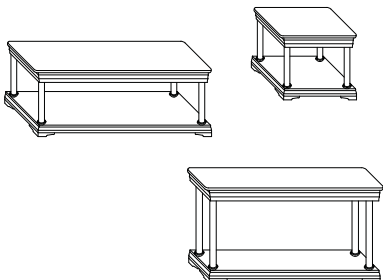

Lateral File (LF)

CB-LF-2439-2D	24	39	30	\$1,072	160	20
Lock Standard						

Bookcase (BC / DBC)

CB-BC-6036-3	13	36	60	\$1,302	80	21
CB-BC-7836-4	13	36	78	\$1,702	90	27
CB-BC-3612-BKSLF Bookcase Shelf	12	36	.75	\$66	4	1
CB-DBC-7848-5	13	48	78	\$2,282	130	35
CB-BC-2412-BKSLF Bookcase Shelf	12	24	.75	\$66	4	1

Occasional Table (OT / ST)

CB-OT-2424	24	24	20	\$484	35	9
CB-OT-2448	24	48	20	\$734	55	17
CB-ST-1548	15	48	30	\$980	60	16

Sizes are nominal.

Cambridge Bay

Transitional Styling, Adds Elegance in the Home and Office.

How to Specify Left or Right Components

“Right” = Connects to Right side of main desk.

“Left” = Connects to Left side of main desk.

Components

	Model Number	Depth	Width	Height	List	Weight	Cube
Desk 	CB-Dsp-3066 w/1 lock	30	66	30	\$1,598	210	41
	CB-Dsp-3672 w/1 lock	36	72	30	\$1,998	240	52
Credenza  	CB-Csp-2466-Open	24	66	30	\$1,626	205	33
	CB-Csp-2472-Open	24	72	30	\$1,888	220	36
	CB-Csp-2466-CPU	24	66	30	\$1,626	185	33
	CB-Csp-2472-CPU	24	72	30	\$1,888	200	36
Return  	CB-Ret-2442	24	42	30	\$1,272	110	22
	CB-Ret-2448	24	48	30	\$1,304	120	24
	CB-Ret-2448-CPU	24	48	30	\$1,212	100	24
Bridge 	CB-BR-2448	24	48	30	\$636	85	24