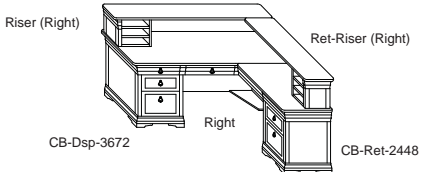

Sizes are nominal.

Cambridge Bay

Wood

Transitional Styling, Adds Elegance in the Home and Office.

Transitional

Desk - Double Ped/Penninsula Desk (DP / PD)

Credenza (C-Open)

Desk with Return (DR)

Executive U-Shape Workstation (NCU)

Reception Riser (Recep / Recep-Riser)

CB-Dsp-3672

CB-Ret-2448

Desk not included with CB-Recep-Riser 66 or 72

Model Number	Depth	Width	Height	List	Weight	Cube
CB-DP-3066 w/1 lock	30	66	30	\$2,258	260	41
CB-DP-3672 w/1 lock	36	72	30	\$2,668	290	52
CB-C-2466-Open	24	66	30	\$2,080	220	33
CB-C-2472-Open	24	72	30	\$2,232	232	36
CB-DR-3066-2448	78	66	30	\$2,902	330	65
• CB-Dsp-3066 w/1 lock	30	66	30	\$1,598	210	41
• CB-Ret-2448	24	48	30	\$1,304	120	24
CB-DR-3672-2448	84	72	30	\$3,302	360	76
• CB-Dsp-3672 w/1 lock	36	72	30	\$1,998	240	52
• CB-Ret-2448	24	48	30	\$1,304	120	24
CB-NCU-3066-2448-2466	100	66	30	\$3,860	495	98
• CB-Dsp-3066 w/1 lock	30	66	30	\$1,598	210	41
• CB-BR-2448	24	48	30	\$636	80	24
• CB-Csp-2466-Open	22	66	30	\$1,626	205	33
CB-NCU-3672-2448-2472	106	72	30	\$4,522	540	112
• CB-Dsp-3672 w/1 lock	36	72	30	\$1,998	240	52
• CB-BR-2448	24	48	30	\$636	80	24
• CB-Csp-2472-Open	22	72	30	\$1,888	220	36
CB-Recep-3672-2448	72	84	43	\$4,546	443	94
• CB-Dsp-3672 w/1 lock	36	72	30	\$1,998	240	52
• CB-Ret-2448	24	48	30	\$1,304	120	24
• CB-Recep-Riser-72	12	72	12	\$622	43	9
• CB-Recep-Ret-Riser	12	72	12	\$622	40	9
CB-Recep-Riser-66	12	66	12	\$622	40	8
CB-Recep-Riser-72	12	72	12	\$622	43	9

Sizes are nominal.

Cambridge Bay

Transitional Styling, Adds Elegance in the Home and Office.

Hutch (H)

Model Number	Depth	Width	Height	List	Weight	Cube
CB-H-4866-Open	13	66	48	\$2,006	140	30
CB-H-4872-Open	13	72	48	\$2,006	150	33
CB-H-4866-Closed	13	66	48	\$2,396	165	30
CB-H-4872-Closed	13	72	48	\$2,396	180	33