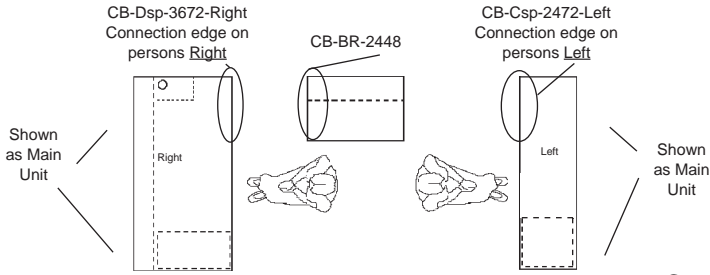

Occasional Table (OT / ST)

CB-OT-2424	24	24	20	\$484	35	9
CB-OT-2448	24	48	20	\$734	55	17
CB-ST-1548	15	48	30	\$980	60	16

Sizes are nominal.

Cambridge Bay

Transitional Styling, Adds Elegance in the Home and Office.

How to Specify Left or Right Components

“Right” = Connects to Right side of main desk.

“Left” = Connects to Left side of main desk.

Components

	Model Number	Depth	Width	Height	List	Weight	Cube
Desk 	CB-Dsp-3066 w/1 lock	30	66	30	\$1,598	210	41
	CB-Dsp-3672 w/1 lock	36	72	30	\$1,998	240	52
Credenza  	CB-Csp-2466-Open	24	66	30	\$1,626	205	33
	CB-Csp-2472-Open	24	72	30	\$1,888	220	36
	CB-Csp-2466-CPU	24	66	30	\$1,626	185	33
	CB-Csp-2472-CPU	24	72	30	\$1,888	200	36
Return  	CB-Ret-2442	24	42	30	\$1,272	110	22
	CB-Ret-2448	24	48	30	\$1,304	120	24
	CB-Ret-2448-CPU	24	48	30	\$1,212	100	24
Bridge 	CB-BR-2448	24	48	30	\$636	85	24

Sizes are nominal.

NOTES