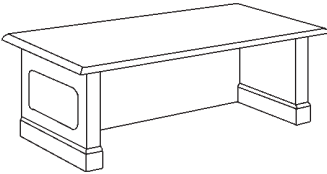

Sizes are nominal.

Congress Series

Laminate Traditional Styling, Adds Elegance in the Office.

Computer U-Shape Desk (CU)

Reception Unit (Recep)

Hutch (H)

Work Table (WT)

Lateral File (LF)

Vertical File (VF)

Model Number	Depth	Width	Height	List	Weight	Cube
CG-CU-3066-2236-3666	102	66	29	\$3,486	520	102
• CG-Dsp-3066 w/1 lock	30	66	29	\$1,484	215	40
• CG-BR-2236	22	36	29	\$696	100	15
• CG-CCCsp-3666	36	66	29	\$1,484	205	47
CG-CU-3672-2236-3672	108	72	29	\$3,916	575	117
• CG-Dsp-3672 w/1 lock	36	72	29	\$1,566	225	51
• CG-BR-2236	22	36	29	\$696	100	15
• CG-CCCsp-3672-LF w/1 lock	36	72	29	\$1,654	250	51
See components for cutdowns						
CG-Recep-3066-2448	78	66	43	\$4,056	530	91
• CG-Recep-3066 w/1 lock	30	66	43	\$2,748	380	57
• CG-Recep-Ret-2448	25	48	43	\$1,308	150	34
CG-Recep-3072-2448	78	72	43	\$4,344	570	108
• CG-Recep-3072 w/1 lock	30	72	43	\$3,036	420	74
• CG-Recep-Ret-2448	25	48	43	\$1,308	150	34
\$526 List to add 6" increments (\$264 List cut downs)						
CG-H-4864	13	64	48	\$1,080	150	32
CG-H-4870	13	70	48	\$1,182	160	35
CG-H-4264	13	64	43	\$834	130	29
CG-H-4270	13	70	43	\$952	140	31
Half Laminate Doors Standard						
CG-WT-2236	22	36	29	\$638	65	15
CG-WT-2448	24	48	29	\$814	110	24
CG-WT-2266	22	66	29	\$952	105	27
CG-WT-3066	30	66	29	\$1,080	135	40
CG-WT-2272	22	72	29	\$1,044	115	30
CG-WT-3672	36	72	29	\$1,112	160	51
\$264 List to add 6" increments (\$176 List cut downs)						
CG-LF-2238-2D	22	38	29	\$1,028	170	16
CG-LF-2272-4D	22	72	29	\$1,906	330	30
Locks Standard						
CG-VF-2422-2D	24	22	29	\$800	130	12
CG-VF-2422-4D	24	22	56	\$1,484	280	22
Locks Standard						

Sizes are nominal.

Congress Series

Laminate Traditional Styling, Adds Elegance in the Office.

How to Specify Left or Right Components

“Right” = Connects to Right side of main desk.

“Left” = Connects to Left side of main desk.