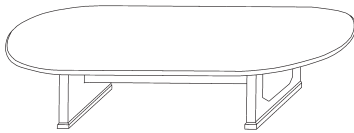

Sizes are nominal.

Congress Series

Laminate Traditional Styling, Adds Elegance in the Office.

Bookcase (BC)

29" Lower Cabinet
Option Shown.

Multiple Bookcase Group
Option Shown.

Racetrack Conference Table (RACE)

Boat-Shape Conference Table (BOAT)

Model Number	Depth	Width	Height	List	Weight	Cube
CG-BC-2936-1	13	36	29	\$534	70	10
CG-BC-4834-2L For 2-D Lateral No Bottom	13	34	48	\$720	75	15
CG-BC-4836-2	13	36	48	\$720	85	16
CG-BC-6036-3	13	36	60	\$778	100	20
CG-BC-7236-4	13	36	72	\$800	115	23
CG-BC-8436-5	13	36	84	\$860	140	27
CG-BC-3612-BKSLF Bookcase Shelf	12	36	.75	\$62	4	1
CG-BC-L-Cab 29" Lower Cabinet (72" & 84" only)				\$366	15	
Multiple Bookcase Groups Add Top Profile Reverses on 72" & 84"				10%		
\$264 List cut downs						
CG-3672-RACE	36	72	29	\$1,746	135	22
• CG-3672-Race-TOP	36	72	1.2	\$1,460	85	6
• CG-3672-Panel-BASE	25	31	29	\$286	50	16
CG-4896-RACE	48	96	29	\$1,972	198	37
• CG-4896-Race-TOP	48	96	1.2	\$1,634	143	10
• CG-4896-Panel-BASE	25	55	29	\$338	55	27
CG-48120-RACE	48	120	29	\$2,676	252	51
• CG-48120-Race-TOP	48	120	1.2	\$2,270	177	12
• CG-48120-Panel-BASE	25	81	29	\$406	75	39
CG-48144-RACE	48	144	29	\$3,628	312	66
• CG-48144-Race-TOP	48	144	1.2	\$3,082	212	14
• CG-48144-Panel-BASE	25	108	29	\$546	100	52
Top 2-Piece Base 2-Piece						
\$526 List to add 12" increments (\$264 List cut downs) add 50% for 60" wide						
CG-3672-BOAT	36	72	29	\$1,618	135	22
• CG-3672-Boat-TOP	36	72	1.2	\$1,332	85	6
• CG-3672-Panel-BASE	25	31	29	\$286	50	16
CG-4896-BOAT	48	96	29	\$1,752	198	37
• CG-4896-Boat-TOP	48	96	1.2	\$1,414	143	10
• CG-4896-Panel-BASE	25	55	29	\$338	55	27
CG-48120-BOAT	48	120	29	\$2,444	252	51
• CG-48120-Boat-TOP	48	120	1.2	\$2,038	177	12
• CG-48120-Panel-BASE	25	81	29	\$406	75	39
CG-48144-BOAT	48	144	29	\$3,386	312	66
• CG-48144-Boat-TOP	48	144	1.2	\$2,840	212	14
• CG-48144-Panel-BASE	25	108	29	\$546	100	52
Top 2-Piece Base 2-Piece						
\$526 List to add 12" increments (\$264 List cut downs) add 50% for 60" wide						