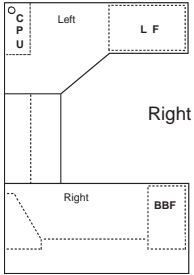

Executive U-Shape Workstation (NCU)

	Model Number	Depth	Width	Height	List	Weight	Cube	
Desk - Double/Single Pedestal (DP / SP)	CG-DP-3066 w/1 lock	30	66	29	\$1,566	275	40	
	CG-DP-3672 w/1 lock	36	72	29	\$1,622	305	51	
	CG-SP-2450 w/1 lock	24	50	29	\$1,044	135	24	
	CG-SP-3066 w/1 lock	30	66	29	\$1,402	215	40	
	\$264 List to add 6" increments (\$176 List cut downs)							
Credenza (C-Open / C-Cab)	CG-C-2266-Cab	22	66	29	\$1,566	228	27	
	CG-C-2272-Cab	22	72	29	\$1,622	235	30	
	CG-C-2266-Open	22	66	29	\$1,566	210	27	
	CG-C-2272-Open	22	72	29	\$1,622	217	30	
\$264 List to add 6" increments (\$176 List cut downs)								
Desk with Return (DR)	CG-DR-3066-2448	78	66	29	\$2,354	335	63	
	• CG-Dsp-3066 w/1 lock	30	66	29	\$1,484	215	40	
	• CG-Ret-2448	24	48	29	\$870	120	23	
	CG-DR-3672-2448	84	72	29	\$2,436	345	74	
	• CG-Dsp-3672 w/1 lock	36	72	29	\$1,566	225	51	
	• CG-Ret-2448	24	48	29	\$870	120	23	
	CG-DR-3672-2460	96	72	29	\$2,666	360	78	
	• CG-Dsp-3672 w/1 lock	36	72	29	\$1,566	225	51	
	• CG-Ret-2460	24	60	29	\$1,100	135	27	
	\$264 List to add 6" increments (\$176 List cut downs)							
Executive U-Shape Workstation (NCU)	CG-NCU-3066-2448-2266	100	66	29	\$3,688	545	90	
	• CG-Dsp-3066 w/1 lock	30	66	29	\$1,484	215	40	
	• CG-BR-2448	24	48	29	\$720	120	23	
	• CG-Csp-2266-Closed	22	66	29	\$1,484	210	27	
	CG-NCU-3672-2448-2272	106	72	29	\$3,852	562	104	
	• CG-Dsp-3672 w/1 lock	36	72	29	\$1,566	225	51	
	• CG-BR-2448	24	48	29	\$720	120	23	
	• CG-Csp-2272-Closed	22	72	29	\$1,566	217	30	
	See components for cutdowns							

Sizes are nominal.

Congress Series

Laminate Traditional Styling, Adds Elegance in the Office.

Computer U-Shape Desk (CU)

Reception Unit (Recep)

Hutch (H)

Work Table (WT)

Lateral File (LF)

Sizes are nominal.

Congress Series

Laminate Traditional Styling, Adds Elegance in the Office.

How to Specify Left or Right Components

“Right” = Connects to Right side of main desk.

“Left” = Connects to Left side of main desk.