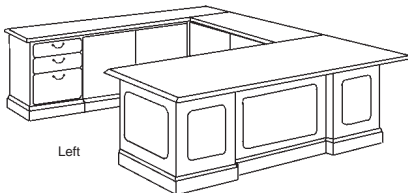

Sizes are nominal.

Congress Series

Laminate Traditional Styling, Adds Elegance in the Office.

Laminate

Traditional

Desk - Double/Single Pedestal (DP / SP)

Credenza (C-Open / C-Cab)

Desk with Return (DR)

Executive U-Shape Workstation (NCU)

	Model Number	Depth	Width	Height	List	Weight	Cube	
Desk - Double/Single Pedestal (DP / SP)	CG-DP-3066 w/1 lock	30	66	29	\$1,566	275	40	
	CG-DP-3672 w/1 lock	36	72	29	\$1,622	305	51	
	CG-SP-2450 w/1 lock	24	50	29	\$1,044	135	24	
	CG-SP-3066 w/1 lock	30	66	29	\$1,402	215	40	
	\$264 List to add 6" increments (\$176 List cut downs)							
Credenza (C-Open / C-Cab)	CG-C-2266-Cab	22	66	29	\$1,566	228	27	
	CG-C-2272-Cab	22	72	29	\$1,622	235	30	
	CG-C-2266-Open	22	66	29	\$1,566	210	27	
	CG-C-2272-Open	22	72	29	\$1,622	217	30	
\$264 List to add 6" increments (\$176 List cut downs)								
Desk with Return (DR)	CG-DR-3066-2448	78	66	29	\$2,354	335	63	
	• CG-Dsp-3066 w/1 lock	30	66	29	\$1,484	215	40	
	• CG-Ret-2448	24	48	29	\$870	120	23	
	CG-DR-3672-2448	84	72	29	\$2,436	345	74	
	• CG-Dsp-3672 w/1 lock	36	72	29	\$1,566	225	51	
	• CG-Ret-2448	24	48	29	\$870	120	23	
	CG-DR-3672-2460	96	72	29	\$2,666	360	78	
	• CG-Dsp-3672 w/1 lock	36	72	29	\$1,566	225	51	
	• CG-Ret-2460	24	60	29	\$1,100	135	27	
	\$264 List to add 6" increments (\$176 List cut downs)							
Executive U-Shape Workstation (NCU)	CG-NCU-3066-2448-2266	100	66	29	\$3,688	545	90	
	• CG-Dsp-3066 w/1 lock	30	66	29	\$1,484	215	40	
	• CG-BR-2448	24	48	29	\$720	120	23	
	• CG-Csp-2266-Closed	22	66	29	\$1,484	210	27	
	CG-NCU-3672-2448-2272	106	72	29	\$3,852	562	104	
	• CG-Dsp-3672 w/1 lock	36	72	29	\$1,566	225	51	
	• CG-BR-2448	24	48	29	\$720	120	23	
	• CG-Csp-2272-Closed	22	72	29	\$1,566	217	30	
	See components for cutdowns							

Sizes are nominal.

Congress Series

Laminate Traditional Styling, Adds Elegance in the Office.

Computer U-Shape Desk (CU)

Reception Unit (Recep)

Hutch (H)

Work Table (WT)

Lateral File (LF)