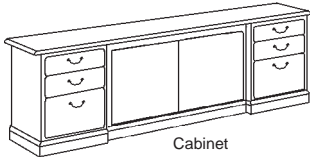

Sizes are nominal.

Congress Series

Laminate Traditional Styling, Adds Elegance in the Office.

Laminate

Traditional

Desk - Double/Single Pedestal (DP / SP)

Credenza (C-Open / C-Cab)

Desk with Return (DR)

Executive U-Shape Workstation (NCU)

	Model Number	Depth	Width	Height	List	Weight	Cube	
Desk - Double/Single Pedestal (DP / SP)	CG-DP-3066 w/1 lock	30	66	29	\$1,566	275	40	
	CG-DP-3672 w/1 lock	36	72	29	\$1,622	305	51	
	CG-SP-2450 w/1 lock	24	50	29	\$1,044	135	24	
	CG-SP-3066 w/1 lock	30	66	29	\$1,402	215	40	
	\$264 List to add 6" increments (\$176 List cut downs)							
Credenza (C-Open / C-Cab)	CG-C-2266-Cab	22	66	29	\$1,566	228	27	
	CG-C-2272-Cab	22	72	29	\$1,622	235	30	
	CG-C-2266-Open	22	66	29	\$1,566	210	27	
	CG-C-2272-Open	22	72	29	\$1,622	217	30	
\$264 List to add 6" increments (\$176 List cut downs)								
Desk with Return (DR)	CG-DR-3066-2448	78	66	29	\$2,354	335	63	
	• CG-Dsp-3066 w/1 lock	30	66	29	\$1,484	215	40	
	• CG-Ret-2448	24	48	29	\$870	120	23	
	CG-DR-3672-2448	84	72	29	\$2,436	345	74	
	• CG-Dsp-3672 w/1 lock	36	72	29	\$1,566	225	51	
	• CG-Ret-2448	24	48	29	\$870	120	23	
	CG-DR-3672-2460	96	72	29	\$2,666	360	78	
	• CG-Dsp-3672 w/1 lock	36	72	29	\$1,566	225	51	
	• CG-Ret-2460	24	60	29	\$1,100	135	27	
	\$264 List to add 6" increments (\$176 List cut downs)							
Executive U-Shape Workstation (NCU)	CG-NCU-3066-2448-2266	100	66	29	\$3,688	545	90	
	• CG-Dsp-3066 w/1 lock	30	66	29	\$1,484	215	40	
	• CG-BR-2448	24	48	29	\$720	120	23	
	• CG-Csp-2266-Closed	22	66	29	\$1,484	210	27	
	CG-NCU-3672-2448-2272	106	72	29	\$3,852	562	104	
	• CG-Dsp-3672 w/1 lock	36	72	29	\$1,566	225	51	
	• CG-BR-2448	24	48	29	\$720	120	23	
	• CG-Csp-2272-Closed	22	72	29	\$1,566	217	30	
	See components for cutdowns							