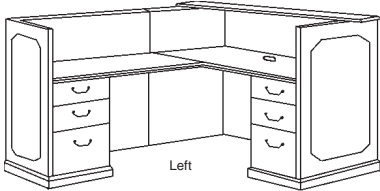

Sizes are nominal.

Congress Series

Laminate Traditional Styling, Adds Elegance in the Office.

Computer U-Shape Desk (CU)

Reception Unit (Recep)

Hutch (H)

Work Table (WT)

Lateral File (LF)

Vertical File (VF)

Model Number	Depth	Width	Height	List	Weight	Cube
CG-CU-3066-2236-3666	102	66	29	\$3,486	520	102
• CG-Dsp-3066 w/1 lock	30	66	29	\$1,484	215	40
• CG-BR-2236	22	36	29	\$696	100	15
• CG-CCCsp-3666	36	66	29	\$1,484	205	47
CG-CU-3672-2236-3672	108	72	29	\$3,916	575	117
• CG-Dsp-3672 w/1 lock	36	72	29	\$1,566	225	51
• CG-BR-2236	22	36	29	\$696	100	15
• CG-CCCsp-3672-LF w/1 lock	36	72	29	\$1,654	250	51
See components for cutdowns						
CG-Recep-3066-2448	78	66	43	\$4,056	530	91
• CG-Recep-3066 w/1 lock	30	66	43	\$2,748	380	57
• CG-Recep-Ret-2448	25	48	43	\$1,308	150	34
CG-Recep-3072-2448	78	72	43	\$4,344	570	108
• CG-Recep-3072 w/1 lock	30	72	43	\$3,036	420	74
• CG-Recep-Ret-2448	25	48	43	\$1,308	150	34
\$526 List to add 6" increments (\$264 List cut downs)						
CG-H-4864	13	64	48	\$1,080	150	32
CG-H-4870	13	70	48	\$1,182	160	35
CG-H-4264	13	64	43	\$834	130	29
CG-H-4270	13	70	43	\$952	140	31
Half Laminate Doors Standard						
CG-WT-2236	22	36	29	\$638	65	15
CG-WT-2448	24	48	29	\$814	110	24
CG-WT-2266	22	66	29	\$952	105	27
CG-WT-3066	30	66	29	\$1,080	135	40
CG-WT-2272	22	72	29	\$1,044	115	30
CG-WT-3672	36	72	29	\$1,112	160	51
\$264 List to add 6" increments (\$176 List cut downs)						
CG-LF-2238-2D	22	38	29	\$1,028	170	16
CG-LF-2272-4D	22	72	29	\$1,906	330	30
Locks Standard						
CG-VF-2422-2D	24	22	29	\$800	130	12
CG-VF-2422-4D	24	22	56	\$1,484	280	22
Locks Standard						

Sizes are nominal.

Congress Series

Laminate Traditional Styling, Adds Elegance in the Office.

How to Specify Left or Right Components

“Right” = Connects to Right side of main desk.

“Left” = Connects to Left side of main desk.