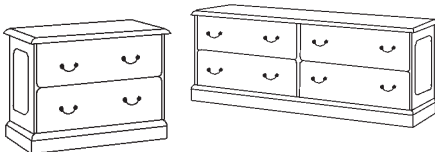

Sizes are nominal.

Congress Series

Laminate Traditional Styling, Adds Elegance in the Office.

Computer U-Shape Desk (CU)

Reception Unit (Recep)

Hutch (H)

Work Table (WT)

Lateral File (LF)

Vertical File (VF)

Model Number	Depth	Width	Height	List	Weight	Cube
CG-CU-3066-2236-3666	102	66	29	\$3,486	520	102
• CG-Dsp-3066 w/1 lock	30	66	29	\$1,484	215	40
• CG-BR-2236	22	36	29	\$696	100	15
• CG-CCCsp-3666	36	66	29	\$1,484	205	47
CG-CU-3672-2236-3672	108	72	29	\$3,916	575	117
• CG-Dsp-3672 w/1 lock	36	72	29	\$1,566	225	51
• CG-BR-2236	22	36	29	\$696	100	15
• CG-CCCsp-3672-LF w/1 lock	36	72	29	\$1,654	250	51
See components for cutdowns						
CG-Recep-3066-2448	78	66	43	\$4,056	530	91
• CG-Recep-3066 w/1 lock	30	66	43	\$2,748	380	57
• CG-Recep-Ret-2448	25	48	43	\$1,308	150	34
CG-Recep-3072-2448	78	72	43	\$4,344	570	108
• CG-Recep-3072 w/1 lock	30	72	43	\$3,036	420	74
• CG-Recep-Ret-2448	25	48	43	\$1,308	150	34
\$526 List to add 6" increments (\$264 List cut downs)						
CG-H-4864	13	64	48	\$1,080	150	32
CG-H-4870	13	70	48	\$1,182	160	35
CG-H-4264	13	64	43	\$834	130	29
CG-H-4270	13	70	43	\$952	140	31
Half Laminate Doors Standard						
CG-WT-2236	22	36	29	\$638	65	15
CG-WT-2448	24	48	29	\$814	110	24
CG-WT-2266	22	66	29	\$952	105	27
CG-WT-3066	30	66	29	\$1,080	135	40
CG-WT-2272	22	72	29	\$1,044	115	30
CG-WT-3672	36	72	29	\$1,112	160	51
\$264 List to add 6" increments (\$176 List cut downs)						
CG-LF-2238-2D	22	38	29	\$1,028	170	16
CG-LF-2272-4D	22	72	29	\$1,906	330	30
Locks Standard						
CG-VF-2422-2D	24	22	29	\$800	130	12
CG-VF-2422-4D	24	22	56	\$1,484	280	22
Locks Standard						