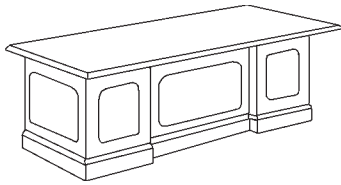

Sizes are nominal.

Congress Series

Laminate Traditional Styling, Adds Elegance in the Office.

Laminate

Traditional

Desk - Double/Single Pedestal (DP / SP)

Credenza (C-Open / C-Cab)

Desk with Return (DR)

Executive U-Shape Workstation (NCU)

	Model Number	Depth	Width	Height	List	Weight	Cube	
Desk - Double/Single Pedestal (DP / SP)	CG-DP-3066 w/1 lock	30	66	29	\$1,566	275	40	
	CG-DP-3672 w/1 lock	36	72	29	\$1,622	305	51	
	CG-SP-2450 w/1 lock	24	50	29	\$1,044	135	24	
	CG-SP-3066 w/1 lock	30	66	29	\$1,402	215	40	
	\$264 List to add 6" increments (\$176 List cut downs)							
Credenza (C-Open / C-Cab)	CG-C-2266-Cab	22	66	29	\$1,566	228	27	
	CG-C-2272-Cab	22	72	29	\$1,622	235	30	
	CG-C-2266-Open	22	66	29	\$1,566	210	27	
	CG-C-2272-Open	22	72	29	\$1,622	217	30	
\$264 List to add 6" increments (\$176 List cut downs)								
Desk with Return (DR)	CG-DR-3066-2448	78	66	29	\$2,354	335	63	
	• CG-Dsp-3066 w/1 lock	30	66	29	\$1,484	215	40	
	• CG-Ret-2448	24	48	29	\$870	120	23	
	CG-DR-3672-2448	84	72	29	\$2,436	345	74	
	• CG-Dsp-3672 w/1 lock	36	72	29	\$1,566	225	51	
	• CG-Ret-2448	24	48	29	\$870	120	23	
	CG-DR-3672-2460	96	72	29	\$2,666	360	78	
	• CG-Dsp-3672 w/1 lock	36	72	29	\$1,566	225	51	
	• CG-Ret-2460	24	60	29	\$1,100	135	27	
	\$264 List to add 6" increments (\$176 List cut downs)							
Executive U-Shape Workstation (NCU)	CG-NCU-3066-2448-2266	100	66	29	\$3,688	545	90	
	• CG-Dsp-3066 w/1 lock	30	66	29	\$1,484	215	40	
	• CG-BR-2448	24	48	29	\$720	120	23	
	• CG-Csp-2266-Closed	22	66	29	\$1,484	210	27	
	CG-NCU-3672-2448-2272	106	72	29	\$3,852	562	104	
	• CG-Dsp-3672 w/1 lock	36	72	29	\$1,566	225	51	
	• CG-BR-2448	24	48	29	\$720	120	23	
	• CG-Csp-2272-Closed	22	72	29	\$1,566	217	30	
	See components for cutdowns							

Sizes are nominal.

Congress Series

Laminate Traditional Styling, Adds Elegance in the Office.

Computer U-Shape Desk (CU)

Reception Unit (Recep)

Hutch (H)

Work Table (WT)

Lateral File (LF)