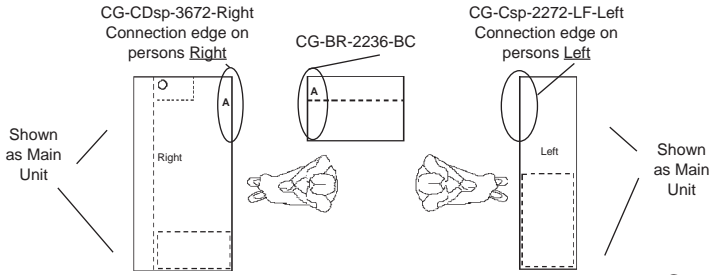

Vertical File (VF)

Model Number	Depth	Width	Height	List	Weight	Cube
CG-CU-3066-2236-3666	102	66	29	\$3,486	520	102
• CG-Dsp-3066 w/1 lock	30	66	29	\$1,484	215	40
• CG-BR-2236	22	36	29	\$696	100	15
• CG-CCCsp-3666	36	66	29	\$1,484	205	47
CG-CU-3672-2236-3672	108	72	29	\$3,916	575	117
• CG-Dsp-3672 w/1 lock	36	72	29	\$1,566	225	51
• CG-BR-2236	22	36	29	\$696	100	15
• CG-CCCsp-3672-LF w/1 lock	36	72	29	\$1,654	250	51
See components for cutdowns						
CG-Recep-3066-2448	78	66	43	\$4,056	530	91
• CG-Recep-3066 w/1 lock	30	66	43	\$2,748	380	57
• CG-Recep-Ret-2448	25	48	43	\$1,308	150	34
CG-Recep-3072-2448	78	72	43	\$4,344	570	108
• CG-Recep-3072 w/1 lock	30	72	43	\$3,036	420	74
• CG-Recep-Ret-2448	25	48	43	\$1,308	150	34
\$526 List to add 6" increments (\$264 List cut downs)						
CG-H-4864	13	64	48	\$1,080	150	32
CG-H-4870	13	70	48	\$1,182	160	35
CG-H-4264	13	64	43	\$834	130	29
CG-H-4270	13	70	43	\$952	140	31
Half Laminate Doors Standard						
CG-WT-2236	22	36	29	\$638	65	15
CG-WT-2448	24	48	29	\$814	110	24
CG-WT-2266	22	66	29	\$952	105	27
CG-WT-3066	30	66	29	\$1,080	135	40
CG-WT-2272	22	72	29	\$1,044	115	30
CG-WT-3672	36	72	29	\$1,112	160	51
\$264 List to add 6" increments (\$176 List cut downs)						
CG-LF-2238-2D	22	38	29	\$1,028	170	16
CG-LF-2272-4D	22	72	29	\$1,906	330	30
Locks Standard						
CG-VF-2422-2D	24	22	29	\$800	130	12
CG-VF-2422-4D	24	22	56	\$1,484	280	22
Locks Standard						

Sizes are nominal.

Congress Series

Laminate Traditional Styling, Adds Elegance in the Office.

How to Specify Left or Right Components

“Right” = Connects to Right side of main desk.

“Left” = Connects to Left side of main desk.