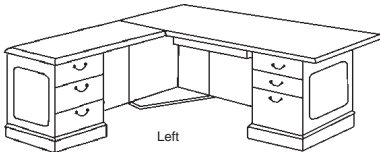

Sizes are nominal.

Congress Series

Laminate Traditional Styling, Adds Elegance in the Office.

Laminate

Traditional

Desk - Double/Single Pedestal (DP / SP)

Credenza (C-Open / C-Cab)

Desk with Return (DR)

Executive U-Shape Workstation (NCU)

	Model Number	Depth	Width	Height	List	Weight	Cube	
Desk - Double/Single Pedestal (DP / SP)	CG-DP-3066 w/1 lock	30	66	29	\$1,566	275	40	
	CG-DP-3672 w/1 lock	36	72	29	\$1,622	305	51	
	CG-SP-2450 w/1 lock	24	50	29	\$1,044	135	24	
	CG-SP-3066 w/1 lock	30	66	29	\$1,402	215	40	
	\$264 List to add 6" increments (\$176 List cut downs)							
Credenza (C-Open / C-Cab)	CG-C-2266-Cab	22	66	29	\$1,566	228	27	
	CG-C-2272-Cab	22	72	29	\$1,622	235	30	
	CG-C-2266-Open	22	66	29	\$1,566	210	27	
	CG-C-2272-Open	22	72	29	\$1,622	217	30	
\$264 List to add 6" increments (\$176 List cut downs)								
Desk with Return (DR)	CG-DR-3066-2448	78	66	29	\$2,354	335	63	
	• CG-Dsp-3066 w/1 lock	30	66	29	\$1,484	215	40	
	• CG-Ret-2448	24	48	29	\$870	120	23	
	CG-DR-3672-2448	84	72	29	\$2,436	345	74	
	• CG-Dsp-3672 w/1 lock	36	72	29	\$1,566	225	51	
	• CG-Ret-2448	24	48	29	\$870	120	23	
	CG-DR-3672-2460	96	72	29	\$2,666	360	78	
	• CG-Dsp-3672 w/1 lock	36	72	29	\$1,566	225	51	
	• CG-Ret-2460	24	60	29	\$1,100	135	27	
	\$264 List to add 6" increments (\$176 List cut downs)							
Executive U-Shape Workstation (NCU)	CG-NCU-3066-2448-2266	100	66	29	\$3,688	545	90	
	• CG-Dsp-3066 w/1 lock	30	66	29	\$1,484	215	40	
	• CG-BR-2448	24	48	29	\$720	120	23	
	• CG-Csp-2266-Closed	22	66	29	\$1,484	210	27	
	CG-NCU-3672-2448-2272	106	72	29	\$3,852	562	104	
	• CG-Dsp-3672 w/1 lock	36	72	29	\$1,566	225	51	
	• CG-BR-2448	24	48	29	\$720	120	23	
	• CG-Csp-2272-Closed	22	72	29	\$1,566	217	30	
	See components for cutdowns							