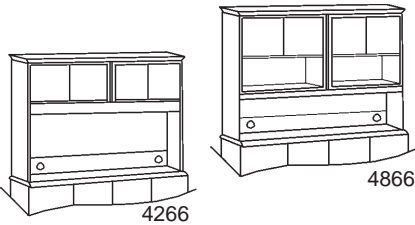

Sizes are nominal.

Congress Series

Laminate Traditional Styling, Adds Elegance in the Office.

Computer U-Shape Desk (CU)

Reception Unit (Recep)

Hutch (H)

Work Table (WT)

Lateral File (LF)

Vertical File (VF)

Model Number	Depth	Width	Height	List	Weight	Cube
CG-CU-3066-2236-3666	102	66	29	\$3,486	520	102
• CG-Dsp-3066 w/1 lock	30	66	29	\$1,484	215	40
• CG-BR-2236	22	36	29	\$696	100	15
• CG-CCCsp-3666	36	66	29	\$1,484	205	47
CG-CU-3672-2236-3672	108	72	29	\$3,916	575	117
• CG-Dsp-3672 w/1 lock	36	72	29	\$1,566	225	51
• CG-BR-2236	22	36	29	\$696	100	15
• CG-CCCsp-3672-LF w/1 lock	36	72	29	\$1,654	250	51
See components for cutdowns						
CG-Recep-3066-2448	78	66	43	\$4,056	530	91
• CG-Recep-3066 w/1 lock	30	66	43	\$2,748	380	57
• CG-Recep-Ret-2448	25	48	43	\$1,308	150	34
CG-Recep-3072-2448	78	72	43	\$4,344	570	108
• CG-Recep-3072 w/1 lock	30	72	43	\$3,036	420	74
• CG-Recep-Ret-2448	25	48	43	\$1,308	150	34
\$526 List to add 6" increments (\$264 List cut downs)						
CG-H-4864	13	64	48	\$1,080	150	32
CG-H-4870	13	70	48	\$1,182	160	35
CG-H-4264	13	64	43	\$834	130	29
CG-H-4270	13	70	43	\$952	140	31
Half Laminate Doors Standard						
CG-WT-2236	22	36	29	\$638	65	15
CG-WT-2448	24	48	29	\$814	110	24
CG-WT-2266	22	66	29	\$952	105	27
CG-WT-3066	30	66	29	\$1,080	135	40
CG-WT-2272	22	72	29	\$1,044	115	30
CG-WT-3672	36	72	29	\$1,112	160	51
\$264 List to add 6" increments (\$176 List cut downs)						
CG-LF-2238-2D	22	38	29	\$1,028	170	16
CG-LF-2272-4D	22	72	29	\$1,906	330	30
Locks Standard						
CG-VF-2422-2D	24	22	29	\$800	130	12
CG-VF-2422-4D	24	22	56	\$1,484	280	22
Locks Standard						