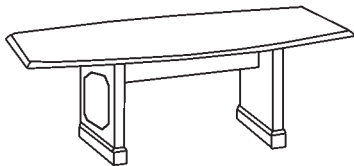

Sizes are nominal.

Congress Series

Laminate Traditional Styling, Adds Elegance in the Office.

Bookcase (BC)

29" Lower Cabinet
Option Shown.

Multiple Bookcase Group
Option Shown.

Racetrack Conference Table (RACE)

Boat-Shape Conference Table (BOAT)

Model Number	Depth	Width	Height	List	Weight	Cube
CG-BC-2936-1	13	36	29	\$534	70	10
CG-BC-4834-2L For 2-D Lateral No Bottom	13	34	48	\$720	75	15
CG-BC-4836-2	13	36	48	\$720	85	16
CG-BC-6036-3	13	36	60	\$778	100	20
CG-BC-7236-4	13	36	72	\$800	115	23
CG-BC-8436-5	13	36	84	\$860	140	27
CG-BC-3612-BKSLF Bookcase Shelf	12	36	.75	\$62	4	1
CG-BC-L-Cab 29" Lower Cabinet (72" & 84" only)				\$366	15	
Multiple Bookcase Groups Add Top Profile Reverses on 72" & 84"				10%		
\$264 List cut downs						
CG-3672-RACE	36	72	29	\$1,746	135	22
• CG-3672-Race-TOP	36	72	1.2	\$1,460	85	6
• CG-3672-Panel-BASE	25	31	29	\$286	50	16
CG-4896-RACE	48	96	29	\$1,972	198	37
• CG-4896-Race-TOP	48	96	1.2	\$1,634	143	10
• CG-4896-Panel-BASE	25	55	29	\$338	55	27
CG-48120-RACE	48	120	29	\$2,676	252	51
• CG-48120-Race-TOP	48	120	1.2	\$2,270	177	12
• CG-48120-Panel-BASE	25	81	29	\$406	75	39
CG-48144-RACE	48	144	29	\$3,628	312	66
• CG-48144-Race-TOP	48	144	1.2	\$3,082	212	14
• CG-48144-Panel-BASE	25	108	29	\$546	100	52
Top 2-Piece Base 2-Piece						
\$526 List to add 12" increments (\$264 List cut downs) add 50% for 60" wide						
CG-3672-BOAT	36	72	29	\$1,618	135	22
• CG-3672-Boat-TOP	36	72	1.2	\$1,332	85	6
• CG-3672-Panel-BASE	25	31	29	\$286	50	16
CG-4896-BOAT	48	96	29	\$1,752	198	37
• CG-4896-Boat-TOP	48	96	1.2	\$1,414	143	10
• CG-4896-Panel-BASE	25	55	29	\$338	55	27
CG-48120-BOAT	48	120	29	\$2,444	252	51
• CG-48120-Boat-TOP	48	120	1.2	\$2,038	177	12
• CG-48120-Panel-BASE	25	81	29	\$406	75	39
CG-48144-BOAT	48	144	29	\$3,386	312	66
• CG-48144-Boat-TOP	48	144	1.2	\$2,840	212	14
• CG-48144-Panel-BASE	25	108	29	\$546	100	52
Top 2-Piece Base 2-Piece						
\$526 List to add 12" increments (\$264 List cut downs) add 50% for 60" wide						