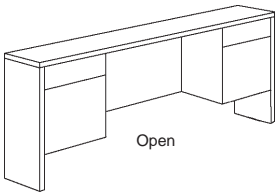

Sizes are nominal.

Express Ship

Ships in 72 hours

2300 Series Laminate

Standard Features:

- Full Suspension on all Drawers.
- Box/File Pedestals.
- 1/2" 9 Ply UV Coated Birch Drawer Material
- Touch Latch Doors on Credenzas.
- File Drawers Supplied with Rods for Hanging Legal and Letter Files.
- Solid Hardwood 4 Way Edges on Top Available in Four Profiles.

- Matching Vertical Grain Drawer Fronts.
- One Piece Vertical Grain Modesty Panels.
- Adjustable Leveling Glides (except Bookcases).
- Thermofused Laminate on all Tops and Sides.

Express Ship Colors:

Medium Oak (LMO), Maple (LMP), Mahogany (LMA), Dark CHerry (LDC)

Desks - Double Pedestal/Fan Desk/
Single Pedestal (DP, FDP, SP)

Credenzas (C-Open/C-Cab)

Desks with Return (DR, FDR)

Group #3

Hutches (H)

Lateral Files (LF)

Model Number	Depth	Width	Height	List	Weight	Cube
23-DP-3060 w/1 lock	30	60	29	\$1,092	265	36
23-DP-3672 w/1 lock	36	72	29	\$1,224	305	51
23-C-2072-Open	20	72	29	\$1,224	217	30
23-C-2072-Cab	20	72	29	\$1,224	235	30
23-DR-3060-2042	72	60	29	\$1,542	280	54
• 23-Dsp-3060 w/1 lock	30	60	29	\$948	195	36
• 23-Ret-2042-BF	20	42	29	\$576	85	18
23-DR-3066-2448	77	66	29	\$1,750	335	63
• 23-Dsp-3066 w/1 lock	30	66	29	\$1,060	215	40
• 23-Ret-2448-BF	24	47	29	\$690	120	23
23-DR-3672-2448	83	72	29	\$1,828	345	74
• 23-Dsp-3672 w/1 lock	36	72	29	\$1,138	225	51
• 23-Ret-2448-BF	24	47	29	\$690	120	23
23-CU-3672-2036-3672	108	72	29	\$3,348	575	117
• 23-Dsp-3672 w/1 lock	36	72	29	\$1,138	225	51
• 23-BR-2036-BC	20	36	29	\$614	100	15
• 23-CCCsp-3672-LF w/1 lock	36	72	29	\$1,596	250	51
w/handles (B1)						
23-H-4857	14	57	48	\$860	150	29
23-H-4869	14	69	48	\$900	160	33
23-LF-2038-2D w/handles (B1)	20	38	29	\$774	170	15
Locks Standard						