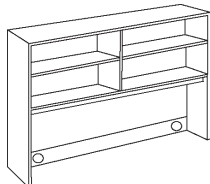

Desks with Return (DR, FDR)

Group #3

Hutches (H)

Lateral Files (LF)

Model Number	Depth	Width	Height	List	Weight	Cube
82-DP-3060 w/2 lock	30	60	29	\$1,390	285	36
82-DP-3672 w/2 lock	36	72	29	\$1,676	310	51
82-C-2072-Open	20	72	29	\$1,676	227	30
82-C-2072-Cab	20	72	29	\$1,676	245	30
82-DR-3060-2042	72	60	29	\$2,116	305	54
• 82-Dsp-3060 w/1 lock	30	60	29	\$1,336	210	36
• 82-Ret-2042-BF w/1 lock	20	42	29	\$780	95	18
82-DR-3066-2448	77	66	29	\$2,394	350	63
• 82-Dsp-3066 w/1 lock	30	66	29	\$1,386	225	40
• 82-Ret-2448-BF w/1 lock	24	47	29	\$1008	125	23
82-DR-3672-2448	83	72	29	\$2,630	360	74
• 82-Dsp-3672 w/1 lock	36	72	29	\$1,622	235	51
• 82-Ret-2448-BF w/1 lock	24	47	29	\$1008	125	23
82-CU-3066-2036-3666	102	66	29	\$4,224	545	102
• 82-Dsp-3066 w/1 lock	30	66	29	\$1,386	225	40
• 82-BR-2036-BC	20	36	29	\$724	105	15
• 82-CCCsp-3666-BF w/1 lock	36	66	29	\$2,114	215	47
82-CU-3672-2036-3672	108	72	29	\$4,626	605	117
• 82-Dsp-3672 w/1 lock	36	72	29	\$1,622	235	51
• 82-BR-2036-BC	20	36	29	\$724	105	15
• 82-CCCsp-3672-LF w/1 lock	36	72	29	\$2,280	265	51
w/handles (B1)						
82-H-4857	14	57	48	\$1,256	165	29
82-H-4869	14	69	48	\$1,368	180	33
82-LF-2038-2D w/handles (B1)	20	38	29	\$1,220	185	16
Locks Standard						