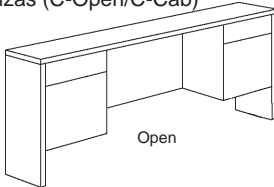

Credenzas (C-Open/C-Cab)

OF-C-2072-Open	20	72	29	$1,526	227	30
OF-C-2072-Cab	20	72	29	$1,526	245	30

Desks with Return (DR, FDR)