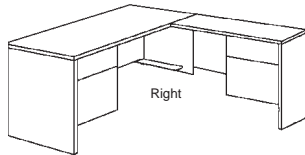

Desks with Return (DR, FDR)

Group #3

Hutches (H)

Lateral Files (LF)

Model Number	Depth	Width	Height	List	Weight	Cube
82-DP-3060 w/2 lock	30	60	29	\$1,390	285	36
82-DP-3672 w/2 lock	36	72	29	\$1,676	310	51
82-C-2072-Open	20	72	29	\$1,676	227	30
82-C-2072-Cab	20	72	29	\$1,676	245	30
82-DR-3060-2042	72	60	29	\$2,116	305	54
• 82-Dsp-3060 w/1 lock	30	60	29	\$1,336	210	36
• 82-Ret-2042-BF w/1 lock	20	42	29	\$780	95	18
82-DR-3066-2448	77	66	29	\$2,394	350	63
• 82-Dsp-3066 w/1 lock	30	66	29	\$1,386	225	40
• 82-Ret-2448-BF w/1 lock	24	47	29	\$1008	125	23
82-DR-3672-2448	83	72	29	\$2,630	360	74
• 82-Dsp-3672 w/1 lock	36	72	29	\$1,622	235	51
• 82-Ret-2448-BF w/1 lock	24	47	29	\$1008	125	23
82-CU-3066-2036-3666	102	66	29	\$4,224	545	102
• 82-Dsp-3066 w/1 lock	30	66	29	\$1,386	225	40
• 82-BR-2036-BC	20	36	29	\$724	105	15
• 82-CCCsp-3666-BF w/1 lock	36	66	29	\$2,114	215	47
82-CU-3672-2036-3672	108	72	29	\$4,626	605	117
• 82-Dsp-3672 w/1 lock	36	72	29	\$1,622	235	51
• 82-BR-2036-BC	20	36	29	\$724	105	15
• 82-CCCsp-3672-LF w/1 lock	36	72	29	\$2,280	265	51
w/handles (B1)						
82-H-4857	14	57	48	\$1,256	165	29
82-H-4869	14	69	48	\$1,368	180	33
82-LF-2038-2D w/handles (B1)	20	38	29	\$1,220	185	16
Locks Standard						