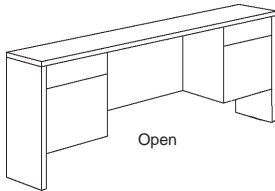

Credenzas (C-Open/C-Cab)

Desks with Return (DR, FDR)