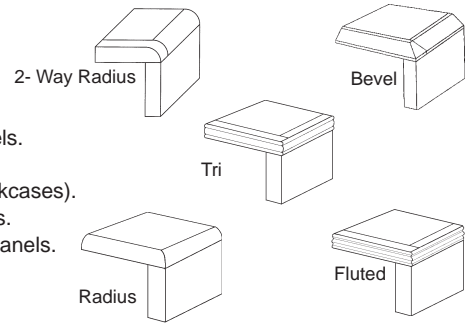

Hutches (H)

OF-H-4857	14	57	48	\$1,280	165	29
OF-H-4869	14	69	48	\$1,302	180	35
Wood Doors Standard						

Lateral Files (LF)

OF-LF-2038-2D w/handles (B1)	20	38	29	\$1,114	185	16
Locks Standard						

Sizes are nominal.

Express Ship

Ships in 96 hours

8200 Series Veneer

Standard Features:

- Full Suspension on all Drawers.
- Box/File Pedestals.
- 1/2" 9 Ply UV Coated Birch Drawer Material
- Touch Latch Doors on Credenzas.
- File Drawers Supplied with Rods for Hanging Legal and Letter Files.
- Matching Vertical Grain Drawer Fronts.
- Solid Hardwood 4 Way Edges on Top

- Available in Five Profiles.
- One Piece Vertical Grain Modesty Panels.
- Flush Height Returns at No Upcharge.
- Adjustable Leveling Glides (except Bookcases).
- Full Modesty Panels Standard on Desks.
- Hardwood Molding on Bottom to Side Panels.
- Catalyzed Conversion Varnish Finish.