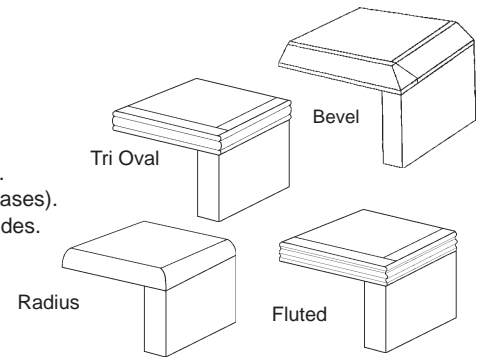

Express Ship

Ships in 72 hours

2300 Series Laminate

Standard Features:

- Full Suspension on all Drawers.
- Box/File Pedestals.
- 1/2" 9 Ply UV Coated Birch Drawer Material
- Touch Latch Doors on Credenzas.
- File Drawers Supplied with Rods for Hanging Legal and Letter Files.
- Solid Hardwood 4 Way Edges on Top Available in Four Profiles.

- Matching Vertical Grain Drawer Fronts.
- One Piece Vertical Grain Modesty Panels.
- Adjustable Leveling Glides (except Bookcases).
- Thermofused Laminate on all Tops and Sides.