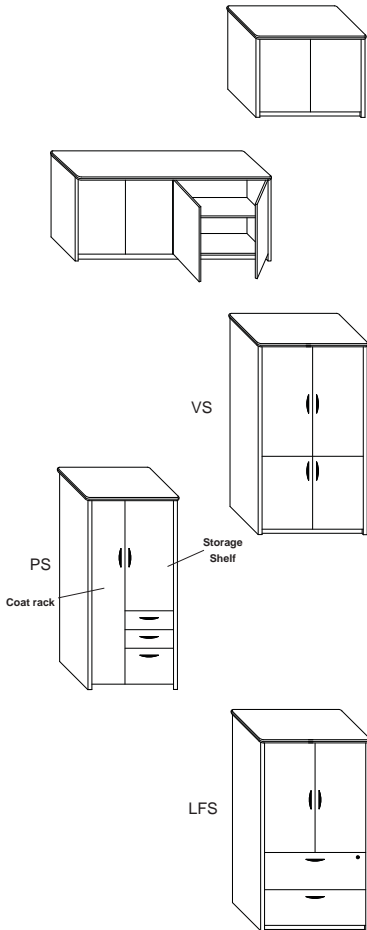

Sizes are nominal.

Flëx

A true blend of the environment, engineering, and your daily routine.

Bookcase (BC)

Storage Cabinet (SC / VS / PS / LFS)

Model Number	Depth	Width	Height	List	Weight	Cube
FX-BC-2936-1	12	36	29	\$440	70	10
FX-BC-4836-2	12	36	48	\$588	85	16
FX-BC-6036-3	12	36	60	\$754	100	20
FX-BC-7236-4	12	36	72	\$922	115	23
FX-BC-8436-5	12	36	84	\$1,034	140	27
82-BC-3612-BKSLF Bookcase Shelf	12	36	.75	\$66	4	1
82-BC-L-Cab 29" Lower Cabinet Add on				\$296	15	
(\$210 List cut downs)						
FX-SC-2019	20	19	29	\$820	110	8
FX-SC-2032	20	32	29	\$1,024	120	13
FX-SC-2038	20	38	29	\$1,194	130	15
FX-SC-2060	20	60	29	\$1,472	155	25
FX-SC-2072	20	72	29	\$1,472	165	30
FX-VS-3872-4 Door Locks Optional w/ 4 adj. shelves w/handles (B1)	20	38	72	\$1,596	330	38
FX-PS-3072-2 Door Locks Optional w/ 2 adj. shelves (BBF lock not available) Specify right or left (right shown) w/handles (B1)	20	30	72	\$2,098	340	30
FX-LFS-3872-3 Lock on Lateral w/ 3 adj. shelves w/handles (B1) Locks optional See options See options for Frost doors	20	38	72	\$1,954	350	38