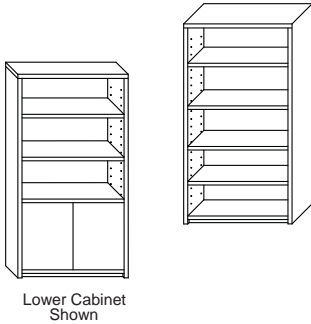

Flëx

A true blend of the environment, engineering, and your daily routine.

Bookcase (BC)