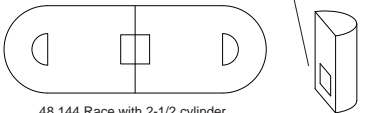

48 144 Race with 2-1/2 cylinder bases and 1 square base

Model Number	Depth	Width	Height	List	Weight	Cube
82-Wedge-BASE	24	15	27	$426	25	8
82-Square-BASE	18	18	27	$448	25	7
82-Cylinder-BASE	18	18	27	$526	25	7
82-1/2 Cylinder-BASE	18	9	27	$552	18	4
Op-Access-Door				$512		
Op-Custom Grommet Cut-Out				$280		
(Grommet not Included. Custom provides specs.)						
add 50% to bases for tables over 48" wide						
82-CFC-3636	5	36	36	$1,852	65	6
82-CFC-4848	5	48	48	$1,852	75	11
82-PED-2017-FP-SA	19	17	27	$666	45	7
w/handles (B1)						
Specify - Box/Box/File or File/File						
82-PED-2036-LF-SA	19	36	27	$1,170	65	14
w/handles (B1)						
82-PED-2017-BF-SA	19	17	18	$588	45	7
w/handles (B1)						
82-PED-2033-5DR-SA	19	33	27	$1,284	70	13
w/handles (B1)						
82-PED-2036-SC-SA	19	36	27	$1,170	65	14
Note - Ped tops are finished w/out work surface						
Finished Top				$212		
Note - Peds have unfinished backs						
Finished Back (add 3/4 to depth)				$86		
See hardware for casters						
Adding casters will only effect height of BF						

Sizes are nominal.