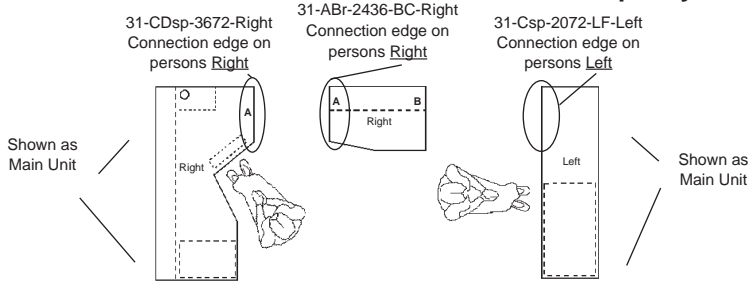

Sizes are nominal.

Flëx

A true blend of the environment, engineering, and your daily routine.

Groups	Model Number	Depth	Width	Height	List	Weight	Cube
Group #6  Right	FX-Group-6	92	84	29	\$3,198	445	107
	• FX-CB-3684	36	84	29	\$1,122	145	59
	• FX-ABr-2436	24	36	29	\$376	60	18
	• FX-Csp-2072-5DR w/handles (B1)	20	72	29	\$1,700	210	30
	Cylinder MOD Optional (See Options Group 1)						
	See Components for cut downs Floating top option available, See options.						
Group #7  Right	FX-Group-7	114	84	29	\$3,488	480	134
	• FX-P-4284	42	84	29	\$1,202	190	68
	• FX-BR-2036	20	36	29	\$348	40	15
	• FX-CCCsp-3672-5DR w/handles (B1)	36	72	29	\$1,938	250	51
	Cylinder MOD Optional (See Options Group 1)						
	See Components for cut downs Floating top option available, See options.						
Group #8  Right	FX-Group-8	104	84	29	\$3,384	420	126
	• FX-CP-4884	48	84	29	\$1,308	170	78
	• FX-ABr-2436	24	36	29	\$376	40	18
	• FX-Csp-2072-5DR w/handles (B1)	20	72	29	\$1,700	210	30
	Cylinder MOD Optional (See Options Group 1)						
	See Components for cut downs Floating top option available, See options.						
Group #9  Right	FX-Group-9	114	72	29	\$3,756	565	117
	• FX-FDsp-4272 w/1 lock	42	72	29	\$1,646	270	59
	• FX-BR-2036	20	36	29	\$348	40	15
	• FX-CCCsp-3672-LF w/1 lock w/handles (B1)	36	72	29	\$1,762	255	51
	See Components for cut downs Floating top option available, See options.						
Group #10  Left	FX-Group-10	116	84	29	\$4,858	590	135
	• FX-CFDsp-4872 w/1 lock	48	84	29	\$2,418	295	78
	• FX-BR-2447	24	47	29	\$412	60	23
	• FX-Csp-2084-LF w/1 lock w/handles (B1)	20	84	29	\$2,028	235	34

Sizes are nominal.

Flëx

A true blend of the environment, engineering, and your daily routine.

How to Specify Left or Right Components

“Right” = Connects to Right side of main desk.

“Left” = Connects to Left side of main desk.