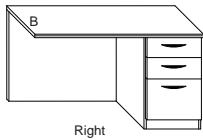

Return-24" W/BBF Pedestal

Rectangular Bridge