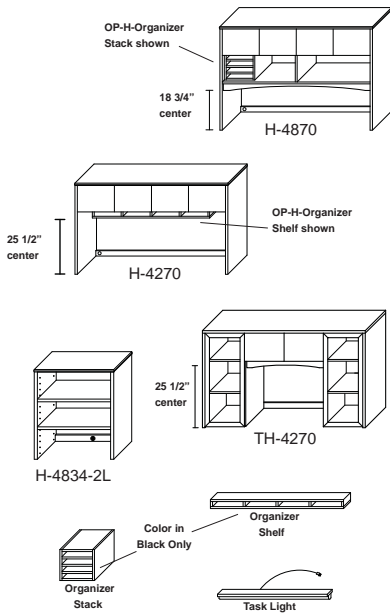

Sizes are nominal.

Flëx

A true blend of the environment, engineering, and your daily routine.

Reception Unit & Riser (Recep / Riser)

Hutch (H / TH / H-2L / H-Filler / H-Organizer)

Work Table (WT)

Lateral File (LF)