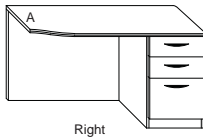

Arc Return-24" W/BBF Pedestal