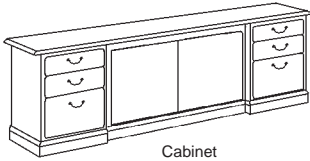

Traditional Series

Veneer Traditional Styling, Adds Elegance in the Office.

Veneer

Desk - Double/Single Pedestal (DP / SP)

Credenza (C-Open / C-Cab)

Cabinet

Desk with Return (DR)

Executive U-Shape Workstation (NCU)

	Model Number	Depth	Width	Height	List	Weight	Cube	
Desk - Double/Single Pedestal (DP / SP)	TD-DP-3066 w/2 locks	30	66	29	$3,214	275	40	
	TD-DP-3672 w/2 locks	36	72	29	$3,390	305	51	
	TD-SP-2450 w/1 lock	24	50	29	$2,198	135	24	
	TD-SP-3066 w/1 lock	30	66	29	$2,806	215	40	
	$350 List to add 6" increments ($210 List cut downs)							
	Credenza (C-Open / C-Cab)	TD-C-2266-Cab	22	66	29	$3,214	228	27
TD-C-2272-Cab		22	72	29	$3,390	235	30	
TD-C-2266-Open		22	66	29	$3,214	210	27	
TD-C-2272-Open		22	72	29	$3,390	217	30	
$350 List to add 6" increments ($210 List cut downs)								
Desk with Return (DR)		TD-DR-3066-2448	78	66	29	$4,676	335	63
	• TD-Dsp-3066 w/1 lock	30	66	29	$2,806	215	40	
	• TD-Ret-2447	24	48	29	$1,870	120	23	
	TD-DR-3672-2448	84	72	29	$4,968	345	74	
	• TD-Dsp-3672 w/1 lock	36	72	29	$3,098	225	51	
	• TD-Ret-2447	24	48	29	$1,870	120	23	
	TD-DR-3672-2460	96	72	29	$5,394	360	78	
	• TD-Dsp-3672 w/1 lock	36	72	29	$3,098	225	51	
	• TD-Ret-2460	24	60	29	$2,296	135	27	
	$350 List to add 6" increments ($210 List cut downs)							
	Executive U-Shape Workstation (NCU)	TD-NCU-3066-2447-2266	100	66	29	$6,986	545	90
		• TD-Dsp-3066 w/1 lock	30	66	29	$2,806	215	40
• TD-BR-2447		24	48	29	$1,374	120	23	
• TD-Csp-2266-Cab		22	66	29	$2,806	210	27	
TD-NCU-3672-2447-2272		106	72	29	$7,570	562	104	
• TD-Dsp-3672 w/1 lock		36	72	29	$3,098	225	51	
• TD-BR-2447		24	48	29	$1,374	120	23	
• TD-Csp-2272-Cab		22	72	29	$3,098	217	30	
See Components for Cut Downs								

Sizes are nominal.