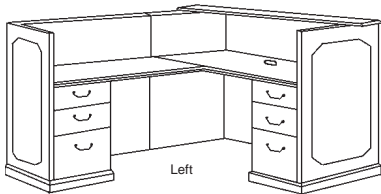

Sizes are nominal.

Traditional Series

Veneer Traditional Styling, Adds Elegance in the Office.

Computer U-Shape Desk (CU)

Reception Unit (Recep)

Hutch (H)

Work Table (WT)

Lateral File (LF)

Vertical File (VF)

Model Number	Depth	Width	Height	List	Weight	Cube
TD-CU-3066-2236-3666	102	66	29	\$7,482	520	102
• TD-Dsp-3066 w/1 lock	30	66	29	\$2,806	215	40
• TD-BR-2236	22	36	29	\$1,578	100	15
• TD-CCCsp-3666	36	66	29	\$3,098	205	47
TD-CU-3672-2236-3672	108	72	29	\$8,184	575	117
• TD-Dsp-3672 w/1 lock	36	72	29	\$3,098	225	51
• TD-BR-2236	22	36	29	\$1,578	100	15
• TD-CCCsp-3672-LF w/1 lock	36	72	29	\$3,508	250	51
See Components for Cut Downs						
TD-Recep-3066-2447	78	66	43	\$7,948	530	91
• TD-Recep-3066 w/1 lock	30	66	43	\$5,610	380	57
• TD-Recep-Ret-2447	25	48	43	\$2,338	150	34
TD-Recep-3072-2447	78	72	43	\$8,184	570	108
• TD-Recep-3072 w/1 lock	30	72	43	\$5,844	420	74
• TD-Recep-Ret-2447	25	48	43	\$2,338	150	34
\$526 List to add 6" increments (\$264 List cut downs)						
TD-H-4864	13	64	48	\$2,280	150	32
TD-H-4870	13	70	48	\$2,374	160	35
TD-H-4264	13	64	43	\$1,952	130	29
TD-H-4270	13	70	43	\$2,046	140	31
Wood Doors Standard						
TD-WT-2236	22	36	29	\$1,170	65	15
TD-WT-2448	24	48	29	\$1,404	110	24
TD-WT-2266	22	66	29	\$1,754	105	27
TD-WT-3066	30	66	29	\$1,988	135	40
TD-WT-2272	22	72	29	\$1,872	115	30
TD-WT-3672	36	72	29	\$2,104	160	51
\$350 List to add 6" increments (\$210 List cut downs)						
TD-LF-2238-2D	22	38	29	\$2,046	170	16
TD-LF-2272-4D	22	72	29	\$3,712	330	30
Locks Standard						
TD-VF-2422-2D	24	22	29	\$1,724	130	12
TD-VF-2422-4D	24	22	53	\$2,718	280	22
Locks Standard						