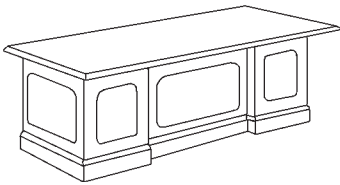

Sizes are nominal.

Traditional Series

Veneer Traditional Styling, Adds Elegance in the Office.

Veneer

Traditional

Desk - Double/Single Pedestal (DP / SP)

Credenza (C-Open / C-Cab)

Cabinet

Desk with Return (DR)

Left

Executive U-Shape Workstation (NCU)

Left

	Model Number	Depth	Width	Height	List	Weight	Cube	
Desk - Double/Single Pedestal (DP / SP)	TD-DP-3066 w/2 locks	30	66	29	\$3,214	275	40	
	TD-DP-3672 w/2 locks	36	72	29	\$3,390	305	51	
	TD-SP-2450 w/1 lock	24	50	29	\$2,198	135	24	
	TD-SP-3066 w/1 lock	30	66	29	\$2,806	215	40	
	\$350 List to add 6" increments (\$210 List cut downs)							
	Credenza (C-Open / C-Cab)	TD-C-2266-Cab	22	66	29	\$3,214	228	27
TD-C-2272-Cab		22	72	29	\$3,390	235	30	
TD-C-2266-Open		22	66	29	\$3,214	210	27	
TD-C-2272-Open		22	72	29	\$3,390	217	30	
\$350 List to add 6" increments (\$210 List cut downs)								
Desk with Return (DR)		TD-DR-3066-2448	78	66	29	\$4,676	335	63
	• TD-Dsp-3066 w/1 lock	30	66	29	\$2,806	215	40	
	• TD-Ret-2447	24	48	29	\$1,870	120	23	
	TD-DR-3672-2448	84	72	29	\$4,968	345	74	
	• TD-Dsp-3672 w/1 lock	36	72	29	\$3,098	225	51	
	• TD-Ret-2447	24	48	29	\$1,870	120	23	
	TD-DR-3672-2460	96	72	29	\$5,394	360	78	
	• TD-Dsp-3672 w/1 lock	36	72	29	\$3,098	225	51	
	• TD-Ret-2460	24	60	29	\$2,296	135	27	
	\$350 List to add 6" increments (\$210 List cut downs)							
	Executive U-Shape Workstation (NCU)	TD-NCU-3066-2447-2266	100	66	29	\$6,986	545	90
		• TD-Dsp-3066 w/1 lock	30	66	29	\$2,806	215	40
• TD-BR-2447		24	48	29	\$1,374	120	23	
• TD-Csp-2266-Cab		22	66	29	\$2,806	210	27	
TD-NCU-3672-2447-2272		106	72	29	\$7,570	562	104	
• TD-Dsp-3672 w/1 lock		36	72	29	\$3,098	225	51	
• TD-BR-2447		24	48	29	\$1,374	120	23	
• TD-Csp-2272-Cab		22	72	29	\$3,098	217	30	
See Components for Cut Downs								