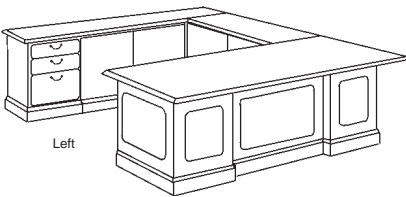

Sizes are nominal.

Traditional Series

Veneer Traditional Styling, Adds Elegance in the Office.

Veneer

Traditional

Desk - Double/Single Pedestal (DP / SP)

Credenza (C-Open / C-Cab)

Cabinet

Desk with Return (DR)

Left

Executive U-Shape Workstation (NCU)

Left

	Model Number	Depth	Width	Height	List	Weight	Cube	
Desk - Double/Single Pedestal (DP / SP)	TD-DP-3066 w/2 locks	30	66	29	\$3,214	275	40	
	TD-DP-3672 w/2 locks	36	72	29	\$3,390	305	51	
	TD-SP-2450 w/1 lock	24	50	29	\$2,198	135	24	
	TD-SP-3066 w/1 lock	30	66	29	\$2,806	215	40	
	\$350 List to add 6" increments (\$210 List cut downs)							
	Credenza (C-Open / C-Cab)	TD-C-2266-Cab	22	66	29	\$3,214	228	27
TD-C-2272-Cab		22	72	29	\$3,390	235	30	
TD-C-2266-Open		22	66	29	\$3,214	210	27	
TD-C-2272-Open		22	72	29	\$3,390	217	30	
\$350 List to add 6" increments (\$210 List cut downs)								
Desk with Return (DR)		TD-DR-3066-2448	78	66	29	\$4,676	335	63
	• TD-Dsp-3066 w/1 lock	30	66	29	\$2,806	215	40	
	• TD-Ret-2447	24	48	29	\$1,870	120	23	
	TD-DR-3672-2448	84	72	29	\$4,968	345	74	
	• TD-Dsp-3672 w/1 lock	36	72	29	\$3,098	225	51	
	• TD-Ret-2447	24	48	29	\$1,870	120	23	
	TD-DR-3672-2460	96	72	29	\$5,394	360	78	
	• TD-Dsp-3672 w/1 lock	36	72	29	\$3,098	225	51	
	• TD-Ret-2460	24	60	29	\$2,296	135	27	
	\$350 List to add 6" increments (\$210 List cut downs)							
	Executive U-Shape Workstation (NCU)	TD-NCU-3066-2447-2266	100	66	29	\$6,986	545	90
		• TD-Dsp-3066 w/1 lock	30	66	29	\$2,806	215	40
• TD-BR-2447		24	48	29	\$1,374	120	23	
• TD-Csp-2266-Cab		22	66	29	\$2,806	210	27	
TD-NCU-3672-2447-2272		106	72	29	\$7,570	562	104	
• TD-Dsp-3672 w/1 lock		36	72	29	\$3,098	225	51	
• TD-BR-2447		24	48	29	\$1,374	120	23	
• TD-Csp-2272-Cab		22	72	29	\$3,098	217	30	
See Components for Cut Downs								