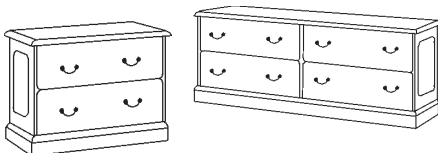

Sizes are nominal.

Traditional Series

Veneer Traditional Styling, Adds Elegance in the Office.

Computer U-Shape Desk (CU)

Reception Unit (Recep)

Hutch (H)

Work Table (WT)

Lateral File (LF)

Vertical File (VF)

Model Number	Depth	Width	Height	List	Weight	Cube
TD-CU-3066-2236-3666	102	66	29	\$7,482	520	102
• TD-Dsp-3066 w/1 lock	30	66	29	\$2,806	215	40
• TD-BR-2236	22	36	29	\$1,578	100	15
• TD-CCCsp-3666	36	66	29	\$3,098	205	47
TD-CU-3672-2236-3672	108	72	29	\$8,184	575	117
• TD-Dsp-3672 w/1 lock	36	72	29	\$3,098	225	51
• TD-BR-2236	22	36	29	\$1,578	100	15
• TD-CCCsp-3672-LF w/1 lock	36	72	29	\$3,508	250	51
See Components for Cut Downs						
TD-Recep-3066-2447	78	66	43	\$7,948	530	91
• TD-Recep-3066 w/1 lock	30	66	43	\$5,610	380	57
• TD-Recep-Ret-2447	25	48	43	\$2,338	150	34
TD-Recep-3072-2447	78	72	43	\$8,184	570	108
• TD-Recep-3072 w/1 lock	30	72	43	\$5,844	420	74
• TD-Recep-Ret-2447	25	48	43	\$2,338	150	34
\$526 List to add 6" increments (\$264 List cut downs)						
TD-H-4864	13	64	48	\$2,280	150	32
TD-H-4870	13	70	48	\$2,374	160	35
TD-H-4264	13	64	43	\$1,952	130	29
TD-H-4270	13	70	43	\$2,046	140	31
Wood Doors Standard						
TD-WT-2236	22	36	29	\$1,170	65	15
TD-WT-2448	24	48	29	\$1,404	110	24
TD-WT-2266	22	66	29	\$1,754	105	27
TD-WT-3066	30	66	29	\$1,988	135	40
TD-WT-2272	22	72	29	\$1,872	115	30
TD-WT-3672	36	72	29	\$2,104	160	51
\$350 List to add 6" increments (\$210 List cut downs)						
TD-LF-2238-2D	22	38	29	\$2,046	170	16
TD-LF-2272-4D	22	72	29	\$3,712	330	30
Locks Standard						
TD-VF-2422-2D	24	22	29	\$1,724	130	12
TD-VF-2422-4D	24	22	53	\$2,718	280	22
Locks Standard						