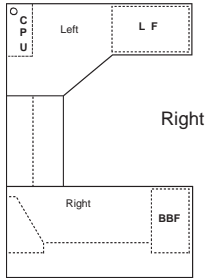

Desk with Return (DR)

Left

Executive U-Shape Workstation (NCU)

Left

	Model Number	Depth	Width	Height	List	Weight	Cube	
Desk - Double/Single Pedestal (DP / SP)	TD-DP-3066 w/2 locks	30	66	29	\$3,214	275	40	
	TD-DP-3672 w/2 locks	36	72	29	\$3,390	305	51	
	TD-SP-2450 w/1 lock	24	50	29	\$2,198	135	24	
	TD-SP-3066 w/1 lock	30	66	29	\$2,806	215	40	
	\$350 List to add 6" increments (\$210 List cut downs)							
	Credenza (C-Open / C-Cab)	TD-C-2266-Cab	22	66	29	\$3,214	228	27
TD-C-2272-Cab		22	72	29	\$3,390	235	30	
TD-C-2266-Open		22	66	29	\$3,214	210	27	
TD-C-2272-Open		22	72	29	\$3,390	217	30	
\$350 List to add 6" increments (\$210 List cut downs)								
Desk with Return (DR)		TD-DR-3066-2448	78	66	29	\$4,676	335	63
	• TD-Dsp-3066 w/1 lock	30	66	29	\$2,806	215	40	
	• TD-Ret-2447	24	48	29	\$1,870	120	23	
	TD-DR-3672-2448	84	72	29	\$4,968	345	74	
	• TD-Dsp-3672 w/1 lock	36	72	29	\$3,098	225	51	
	• TD-Ret-2447	24	48	29	\$1,870	120	23	
	TD-DR-3672-2460	96	72	29	\$5,394	360	78	
	• TD-Dsp-3672 w/1 lock	36	72	29	\$3,098	225	51	
	• TD-Ret-2460	24	60	29	\$2,296	135	27	
	\$350 List to add 6" increments (\$210 List cut downs)							
	Executive U-Shape Workstation (NCU)	TD-NCU-3066-2447-2266	100	66	29	\$6,986	545	90
		• TD-Dsp-3066 w/1 lock	30	66	29	\$2,806	215	40
• TD-BR-2447		24	48	29	\$1,374	120	23	
• TD-Csp-2266-Cab		22	66	29	\$2,806	210	27	
TD-NCU-3672-2447-2272		106	72	29	\$7,570	562	104	
• TD-Dsp-3672 w/1 lock		36	72	29	\$3,098	225	51	
• TD-BR-2447		24	48	29	\$1,374	120	23	
• TD-Csp-2272-Cab		22	72	29	\$3,098	217	30	
See Components for Cut Downs								

Sizes are nominal.

Traditional Series

Veneer Traditional Styling, Adds Elegance in the Office.

Computer U-Shape Desk (CU)

Reception Unit (Recep)

Hutch (H)

Work Table (WT)

Lateral File (LF)