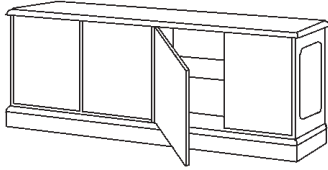

Vertical File (VF)

Model Number	Depth	Width	Height	List	Weight	Cube
TD-CU-3066-2236-3666	102	66	29	\$7,482	520	102
• TD-Dsp-3066 w/1 lock	30	66	29	\$2,806	215	40
• TD-BR-2236	22	36	29	\$1,578	100	15
• TD-CCCsp-3666	36	66	29	\$3,098	205	47
TD-CU-3672-2236-3672	108	72	29	\$8,184	575	117
• TD-Dsp-3672 w/1 lock	36	72	29	\$3,098	225	51
• TD-BR-2236	22	36	29	\$1,578	100	15
• TD-CCCsp-3672-LF w/1 lock	36	72	29	\$3,508	250	51
See Components for Cut Downs						
TD-Recep-3066-2447	78	66	43	\$7,948	530	91
• TD-Recep-3066 w/1 lock	30	66	43	\$5,610	380	57
• TD-Recep-Ret-2447	25	48	43	\$2,338	150	34
TD-Recep-3072-2447	78	72	43	\$8,184	570	108
• TD-Recep-3072 w/1 lock	30	72	43	\$5,844	420	74
• TD-Recep-Ret-2447	25	48	43	\$2,338	150	34
\$526 List to add 6" increments (\$264 List cut downs)						
TD-H-4864	13	64	48	\$2,280	150	32
TD-H-4870	13	70	48	\$2,374	160	35
TD-H-4264	13	64	43	\$1,952	130	29
TD-H-4270	13	70	43	\$2,046	140	31
Wood Doors Standard						
TD-WT-2236	22	36	29	\$1,170	65	15
TD-WT-2448	24	48	29	\$1,404	110	24
TD-WT-2266	22	66	29	\$1,754	105	27
TD-WT-3066	30	66	29	\$1,988	135	40
TD-WT-2272	22	72	29	\$1,872	115	30
TD-WT-3672	36	72	29	\$2,104	160	51
\$350 List to add 6" increments (\$210 List cut downs)						
TD-LF-2238-2D	22	38	29	\$2,046	170	16
TD-LF-2272-4D	22	72	29	\$3,712	330	30
Locks Standard						
TD-VF-2422-2D	24	22	29	\$1,724	130	12
TD-VF-2422-4D	24	22	53	\$2,718	280	22
Locks Standard						

Sizes are nominal.

Traditional Series

Veneer Traditional Styling, Adds Elegance in the Office.

Storage Cabinet (SC)

Occasional Table (OT)

Model Number	Depth	Width	Height	List	Weight	Cube
TD-SC-2219	22	19	29	\$1,356	110	8
TD-SC-2232	22	32	29	\$2,046	120	13
TD-SC-2238	22	38	29	\$2,046	130	15
TD-SC-2266	22	66	29	\$3,214	155	25
TD-SC-2272	22	72	29	\$3,390	165	30
TD-OT-2020	20	20	20	\$618	45	7
TD-OT-2048	20	48	20	\$880	70	15
\$350 List to add 6" increments (\$210 List cut downs)						