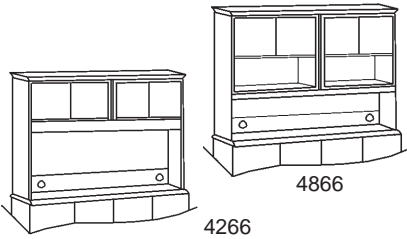

Sizes are nominal.

Traditional Series

Veneer Traditional Styling, Adds Elegance in the Office.

Computer U-Shape Desk (CU)

Reception Unit (Recep)

Hutch (H)

Work Table (WT)

Lateral File (LF)

Vertical File (VF)

Model Number	Depth	Width	Height	List	Weight	Cube
TD-CU-3066-2236-3666	102	66	29	\$7,482	520	102
• TD-Dsp-3066 w/1 lock	30	66	29	\$2,806	215	40
• TD-BR-2236	22	36	29	\$1,578	100	15
• TD-CCCsp-3666	36	66	29	\$3,098	205	47
TD-CU-3672-2236-3672	108	72	29	\$8,184	575	117
• TD-Dsp-3672 w/1 lock	36	72	29	\$3,098	225	51
• TD-BR-2236	22	36	29	\$1,578	100	15
• TD-CCCsp-3672-LF w/1 lock	36	72	29	\$3,508	250	51
See Components for Cut Downs						
TD-Recep-3066-2447	78	66	43	\$7,948	530	91
• TD-Recep-3066 w/1 lock	30	66	43	\$5,610	380	57
• TD-Recep-Ret-2447	25	48	43	\$2,338	150	34
TD-Recep-3072-2447	78	72	43	\$8,184	570	108
• TD-Recep-3072 w/1 lock	30	72	43	\$5,844	420	74
• TD-Recep-Ret-2447	25	48	43	\$2,338	150	34
\$526 List to add 6" increments (\$264 List cut downs)						
TD-H-4864	13	64	48	\$2,280	150	32
TD-H-4870	13	70	48	\$2,374	160	35
TD-H-4264	13	64	43	\$1,952	130	29
TD-H-4270	13	70	43	\$2,046	140	31
Wood Doors Standard						
TD-WT-2236	22	36	29	\$1,170	65	15
TD-WT-2448	24	48	29	\$1,404	110	24
TD-WT-2266	22	66	29	\$1,754	105	27
TD-WT-3066	30	66	29	\$1,988	135	40
TD-WT-2272	22	72	29	\$1,872	115	30
TD-WT-3672	36	72	29	\$2,104	160	51
\$350 List to add 6" increments (\$210 List cut downs)						
TD-LF-2238-2D	22	38	29	\$2,046	170	16
TD-LF-2272-4D	22	72	29	\$3,712	330	30
Locks Standard						
TD-VF-2422-2D	24	22	29	\$1,724	130	12
TD-VF-2422-4D	24	22	53	\$2,718	280	22
Locks Standard						