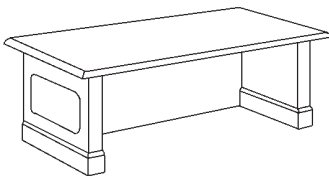

Sizes are nominal.

Traditional Series

Veneer Traditional Styling, Adds Elegance in the Office.

Computer U-Shape Desk (CU)

Reception Unit (Recep)

Hutch (H)

Work Table (WT)

Lateral File (LF)

Vertical File (VF)

Model Number	Depth	Width	Height	List	Weight	Cube
TD-CU-3066-2236-3666	102	66	29	\$7,482	520	102
• TD-Dsp-3066 w/1 lock	30	66	29	\$2,806	215	40
• TD-BR-2236	22	36	29	\$1,578	100	15
• TD-CCCsp-3666	36	66	29	\$3,098	205	47
TD-CU-3672-2236-3672	108	72	29	\$8,184	575	117
• TD-Dsp-3672 w/1 lock	36	72	29	\$3,098	225	51
• TD-BR-2236	22	36	29	\$1,578	100	15
• TD-CCCsp-3672-LF w/1 lock	36	72	29	\$3,508	250	51
See Components for Cut Downs						
TD-Recep-3066-2447	78	66	43	\$7,948	530	91
• TD-Recep-3066 w/1 lock	30	66	43	\$5,610	380	57
• TD-Recep-Ret-2447	25	48	43	\$2,338	150	34
TD-Recep-3072-2447	78	72	43	\$8,184	570	108
• TD-Recep-3072 w/1 lock	30	72	43	\$5,844	420	74
• TD-Recep-Ret-2447	25	48	43	\$2,338	150	34
\$526 List to add 6" increments (\$264 List cut downs)						
TD-H-4864	13	64	48	\$2,280	150	32
TD-H-4870	13	70	48	\$2,374	160	35
TD-H-4264	13	64	43	\$1,952	130	29
TD-H-4270	13	70	43	\$2,046	140	31
Wood Doors Standard						
TD-WT-2236	22	36	29	\$1,170	65	15
TD-WT-2448	24	48	29	\$1,404	110	24
TD-WT-2266	22	66	29	\$1,754	105	27
TD-WT-3066	30	66	29	\$1,988	135	40
TD-WT-2272	22	72	29	\$1,872	115	30
TD-WT-3672	36	72	29	\$2,104	160	51
\$350 List to add 6" increments (\$210 List cut downs)						
TD-LF-2238-2D	22	38	29	\$2,046	170	16
TD-LF-2272-4D	22	72	29	\$3,712	330	30
Locks Standard						
TD-VF-2422-2D	24	22	29	\$1,724	130	12
TD-VF-2422-4D	24	22	53	\$2,718	280	22
Locks Standard						