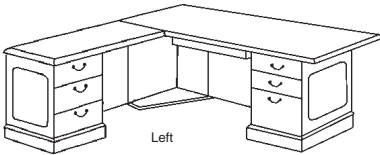

Sizes are nominal.

Traditional Series

Veneer Traditional Styling, Adds Elegance in the Office.

Veneer

Traditional

Desk - Double/Single Pedestal (DP / SP)

Credenza (C-Open / C-Cab)

Cabinet

Desk with Return (DR)

Left

Executive U-Shape Workstation (NCU)

Left

	Model Number	Depth	Width	Height	List	Weight	Cube	
Desk - Double/Single Pedestal (DP / SP)	TD-DP-3066 w/2 locks	30	66	29	\$3,214	275	40	
	TD-DP-3672 w/2 locks	36	72	29	\$3,390	305	51	
	TD-SP-2450 w/1 lock	24	50	29	\$2,198	135	24	
	TD-SP-3066 w/1 lock	30	66	29	\$2,806	215	40	
	\$350 List to add 6" increments (\$210 List cut downs)							
	Credenza (C-Open / C-Cab)	TD-C-2266-Cab	22	66	29	\$3,214	228	27
TD-C-2272-Cab		22	72	29	\$3,390	235	30	
TD-C-2266-Open		22	66	29	\$3,214	210	27	
TD-C-2272-Open		22	72	29	\$3,390	217	30	
\$350 List to add 6" increments (\$210 List cut downs)								
Desk with Return (DR)		TD-DR-3066-2448	78	66	29	\$4,676	335	63
	• TD-Dsp-3066 w/1 lock	30	66	29	\$2,806	215	40	
	• TD-Ret-2447	24	48	29	\$1,870	120	23	
	TD-DR-3672-2448	84	72	29	\$4,968	345	74	
	• TD-Dsp-3672 w/1 lock	36	72	29	\$3,098	225	51	
	• TD-Ret-2447	24	48	29	\$1,870	120	23	
	TD-DR-3672-2460	96	72	29	\$5,394	360	78	
	• TD-Dsp-3672 w/1 lock	36	72	29	\$3,098	225	51	
	• TD-Ret-2460	24	60	29	\$2,296	135	27	
	\$350 List to add 6" increments (\$210 List cut downs)							
	Executive U-Shape Workstation (NCU)	TD-NCU-3066-2447-2266	100	66	29	\$6,986	545	90
		• TD-Dsp-3066 w/1 lock	30	66	29	\$2,806	215	40
• TD-BR-2447		24	48	29	\$1,374	120	23	
• TD-Csp-2266-Cab		22	66	29	\$2,806	210	27	
TD-NCU-3672-2447-2272		106	72	29	\$7,570	562	104	
• TD-Dsp-3672 w/1 lock		36	72	29	\$3,098	225	51	
• TD-BR-2447		24	48	29	\$1,374	120	23	
• TD-Csp-2272-Cab		22	72	29	\$3,098	217	30	
See Components for Cut Downs								