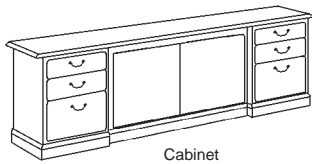

Traditional Series

Veneer Traditional Styling, Adds Elegance in the Office.

Veneer

Desk - Double/Single Pedestal (DP / SP)

Credenza (C-Open / C-Cab)

Cabinet

Desk with Return (DR)

Executive U-Shape Workstation (NCU)

	Model Number	Depth	Width	Height	List	Weight	Cube	
Desk - Double/Single Pedestal (DP / SP)	TD-DP-3066 w/2 locks	30	66	29	$3,060	275	40	
	TD-DP-3672 w/2 locks	36	72	29	$3,228	305	51	
	TD-SP-2450 w/1 lock	24	50	29	$2,092	135	24	
	TD-SP-3066 w/1 lock	30	66	29	$2,672	215	40	
	$350 List to add 6" increments ($210 List cut downs)							
Credenza (C-Open / C-Cab)	TD-C-2266-Cab	22	66	29	$3,060	228	27	
	TD-C-2272-Cab	22	72	29	$3,228	235	30	
	TD-C-2266-Open	22	66	29	$3,060	210	27	
	TD-C-2272-Open	22	72	29	$3,228	217	30	
	$350 List to add 6" increments ($210 List cut downs)							
Desk with Return (DR)	TD-DR-3066-2448	78	66	29	$4,452	335	63	
	• TD-Dsp-3066 w/1 lock	30	66	29	$2,672	215	40	
	• TD-Ret-2447	24	48	29	$1,780	120	23	
	TD-DR-3672-2448	84	72	29	$4,730	345	74	
	• TD-Dsp-3672 w/1 lock	36	72	29	$2,950	225	51	
	• TD-Ret-2447	24	48	29	$1,780	120	23	
	TD-DR-3672-2460	96	72	29	$5,136	360	78	
	• TD-Dsp-3672 w/1 lock	36	72	29	$2,950	225	51	
	• TD-Ret-2460	24	60	29	$2,186	135	27	
	$350 List to add 6" increments ($210 List cut downs)							
Executive U-Shape Workstation (NCU)	TD-NCU-3066-2447-2266	100	66	29	$6,652	545	90	
	• TD-Dsp-3066 w/1 lock	30	66	29	$2,672	215	40	
	• TD-BR-2447	24	48	29	$1,308	120	23	
	• TD-Csp-2266-Cab	22	66	29	$2,672	210	27	
	TD-NCU-3672-2447-2272	106	72	29	$7,208	562	104	
	• TD-Dsp-3672 w/1 lock	36	72	29	$2,950	225	51	
	• TD-BR-2447	24	48	29	$1,308	120	23	
	• TD-Csp-2272-Cab	22	72	29	$2,950	217	30	
	See Components for Cut Downs							

Sizes are nominal.