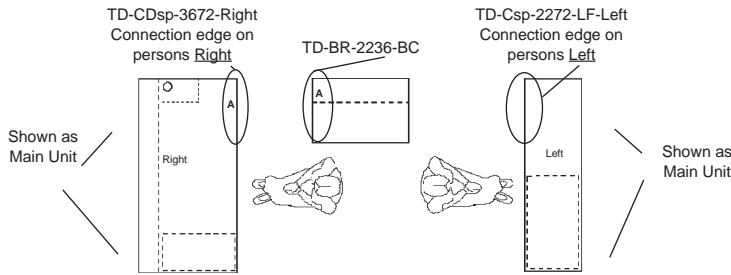

Sizes are nominal.

Traditional Series

Veneer Traditional Styling, Adds Elegance in the Office.

	Model Number	Depth	Width	Height	List	Weight	Cube
Computer U-Shape Desk (CU) 	TD-CU-3066-2236-3666	102	66	29	\$7,124	520	102
	• TD-Dsp-3066 w/1 lock	30	66	29	\$2,672	215	40
	• TD-BR-2236	22	36	29	\$1,502	100	15
	• TD-CCCsp-3666	36	66	29	\$2,950	205	47
Reception Unit (Recep) 	TD-CU-3672-2236-3672	108	72	29	\$7,792	575	117
	• TD-Dsp-3672 w/1 lock	36	72	29	\$2,950	225	51
	• TD-BR-2236	22	36	29	\$1,502	100	15
	• TD-CCCsp-3672-LF w/1 lock	36	72	29	\$3,340	250	51
	See Components for Cut Downs						
Reception Unit (Recep) 	TD-Recep-3066-2447	78	66	43	\$7,568	530	91
	• TD-Recep-3066 w/1 lock	30	66	43	\$5,342	380	57
	• TD-Recep-Ret-2447	25	48	43	\$2,226	150	34
	TD-Recep-3072-2447	78	72	43	\$7,792	570	108
Hutch (H) 	• TD-Recep-3072 w/1 lock	30	72	43	\$5,566	420	74
	• TD-Recep-Ret-2447	25	48	43	\$2,226	150	34
	\$526 List to add 6" increments (\$264 List cut downs)						
	TD-H-4866	13	64	48	\$2,170	150	32
TD-H-4872	13	70	48	\$2,260	160	35	
Work Table (WT) 	TD-H-4266	13	64	43	\$1,858	130	29
	TD-H-4272	13	70	43	\$1,948	140	31
Work Table (WT) 	Wood Doors Standard						
	TD-WT-2236	22	36	29	\$1,114	65	15
	TD-WT-2448	24	48	29	\$1,336	110	24
	TD-WT-2266	22	66	29	\$1,670	105	27
	TD-WT-3066	30	66	29	\$1,892	135	40
	TD-WT-2272	22	72	29	\$1,782	115	30
	TD-WT-3672	36	72	29	\$2,004	160	51
Lateral File (LF) 	\$350 List to add 6" increments (\$210 List cut downs)						
	TD-LF-2238-2D	22	38	29	\$1,948	170	16
	TD-LF-2272-4D	22	72	29	\$3,534	330	30
	Locks Standard						
Vertical File (VF) 	TD-VF-2422-2D	24	22	29	\$1,642	130	12
	TD-VF-2422-4D	24	22	53	\$2,588	280	22
	Locks Standard						

Sizes are nominal.

Traditional Series

Veneer Traditional Styling, Adds Elegance in the Office.

How to Specify Left or Right Componets

“Right” = Connects to Right side of main desk.

“Left” = Connects to Left side of main desk.