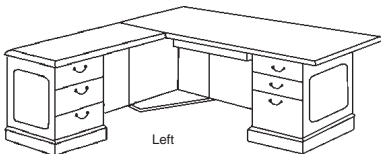

Desk with Return (DR)

Left

Executive U-Shape Workstation (NCU)

Left

	Model Number	Depth	Width	Height	List	Weight	Cube	
Desk - Double/Single Pedestal (DP / SP)	TD-DP-3066 w/2 locks	30	66	29	\$3,060	275	40	
	TD-DP-3672 w/2 locks	36	72	29	\$3,228	305	51	
	TD-SP-2450 w/1 lock	24	50	29	\$2,092	135	24	
	TD-SP-3066 w/1 lock	30	66	29	\$2,672	215	40	
	\$350 List to add 6" increments (\$210 List cut downs)							
Credenza (C-Open / C-Cab)	TD-C-2266-Cab	22	66	29	\$3,060	228	27	
	TD-C-2272-Cab	22	72	29	\$3,228	235	30	
	TD-C-2266-Open	22	66	29	\$3,060	210	27	
	TD-C-2272-Open	22	72	29	\$3,228	217	30	
	\$350 List to add 6" increments (\$210 List cut downs)							
Desk with Return (DR)	TD-DR-3066-2448	78	66	29	\$4,452	335	63	
	• TD-Dsp-3066 w/1 lock	30	66	29	\$2,672	215	40	
	• TD-Ret-2447	24	48	29	\$1,780	120	23	
	TD-DR-3672-2448	84	72	29	\$4,730	345	74	
	• TD-Dsp-3672 w/1 lock	36	72	29	\$2,950	225	51	
	• TD-Ret-2447	24	48	29	\$1,780	120	23	
	TD-DR-3672-2460	96	72	29	\$5,136	360	78	
	• TD-Dsp-3672 w/1 lock	36	72	29	\$2,950	225	51	
	• TD-Ret-2460	24	60	29	\$2,186	135	27	
	\$350 List to add 6" increments (\$210 List cut downs)							
Executive U-Shape Workstation (NCU)	TD-NCU-3066-2447-2266	100	66	29	\$6,652	545	90	
	• TD-Dsp-3066 w/1 lock	30	66	29	\$2,672	215	40	
	• TD-BR-2447	24	48	29	\$1,308	120	23	
	• TD-Csp-2266-Cab	22	66	29	\$2,672	210	27	
	TD-NCU-3672-2447-2272	106	72	29	\$7,208	562	104	
	• TD-Dsp-3672 w/1 lock	36	72	29	\$2,950	225	51	
	• TD-BR-2447	24	48	29	\$1,308	120	23	
	• TD-Csp-2272-Cab	22	72	29	\$2,950	217	30	
	See Components for Cut Downs							