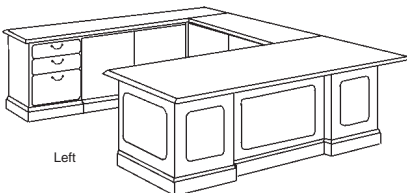

Desk with Return (DR)

Left

Executive U-Shape Workstation (NCU)

Left

	Model Number	Depth	Width	Height	List	Weight	Cube	
Desk - Double/Single Pedestal (DP / SP)	TD-DP-3066 w/2 locks	30	66	29	\$3,060	275	40	
	TD-DP-3672 w/2 locks	36	72	29	\$3,228	305	51	
	TD-SP-2450 w/1 lock	24	50	29	\$2,092	135	24	
	TD-SP-3066 w/1 lock	30	66	29	\$2,672	215	40	
	\$350 List to add 6" increments (\$210 List cut downs)							
Credenza (C-Open / C-Cab)	TD-C-2266-Cab	22	66	29	\$3,060	228	27	
	TD-C-2272-Cab	22	72	29	\$3,228	235	30	
	TD-C-2266-Open	22	66	29	\$3,060	210	27	
	TD-C-2272-Open	22	72	29	\$3,228	217	30	
	\$350 List to add 6" increments (\$210 List cut downs)							
Desk with Return (DR)	TD-DR-3066-2448	78	66	29	\$4,452	335	63	
	• TD-Dsp-3066 w/1 lock	30	66	29	\$2,672	215	40	
	• TD-Ret-2447	24	48	29	\$1,780	120	23	
	TD-DR-3672-2448	84	72	29	\$4,730	345	74	
	• TD-Dsp-3672 w/1 lock	36	72	29	\$2,950	225	51	
	• TD-Ret-2447	24	48	29	\$1,780	120	23	
	TD-DR-3672-2460	96	72	29	\$5,136	360	78	
	• TD-Dsp-3672 w/1 lock	36	72	29	\$2,950	225	51	
	• TD-Ret-2460	24	60	29	\$2,186	135	27	
	\$350 List to add 6" increments (\$210 List cut downs)							
Executive U-Shape Workstation (NCU)	TD-NCU-3066-2447-2266	100	66	29	\$6,652	545	90	
	• TD-Dsp-3066 w/1 lock	30	66	29	\$2,672	215	40	
	• TD-BR-2447	24	48	29	\$1,308	120	23	
	• TD-Csp-2266-Cab	22	66	29	\$2,672	210	27	
	TD-NCU-3672-2447-2272	106	72	29	\$7,208	562	104	
	• TD-Dsp-3672 w/1 lock	36	72	29	\$2,950	225	51	
	• TD-BR-2447	24	48	29	\$1,308	120	23	
	• TD-Csp-2272-Cab	22	72	29	\$2,950	217	30	
	See Components for Cut Downs							