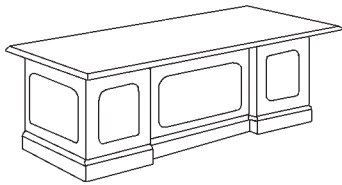

Traditional Series

Veneer Traditional Styling, Adds Elegance in the Office.

Veneer

Desk - Double/Single Pedestal (DP / SP)

Credenza (C-Open / C-Cab)